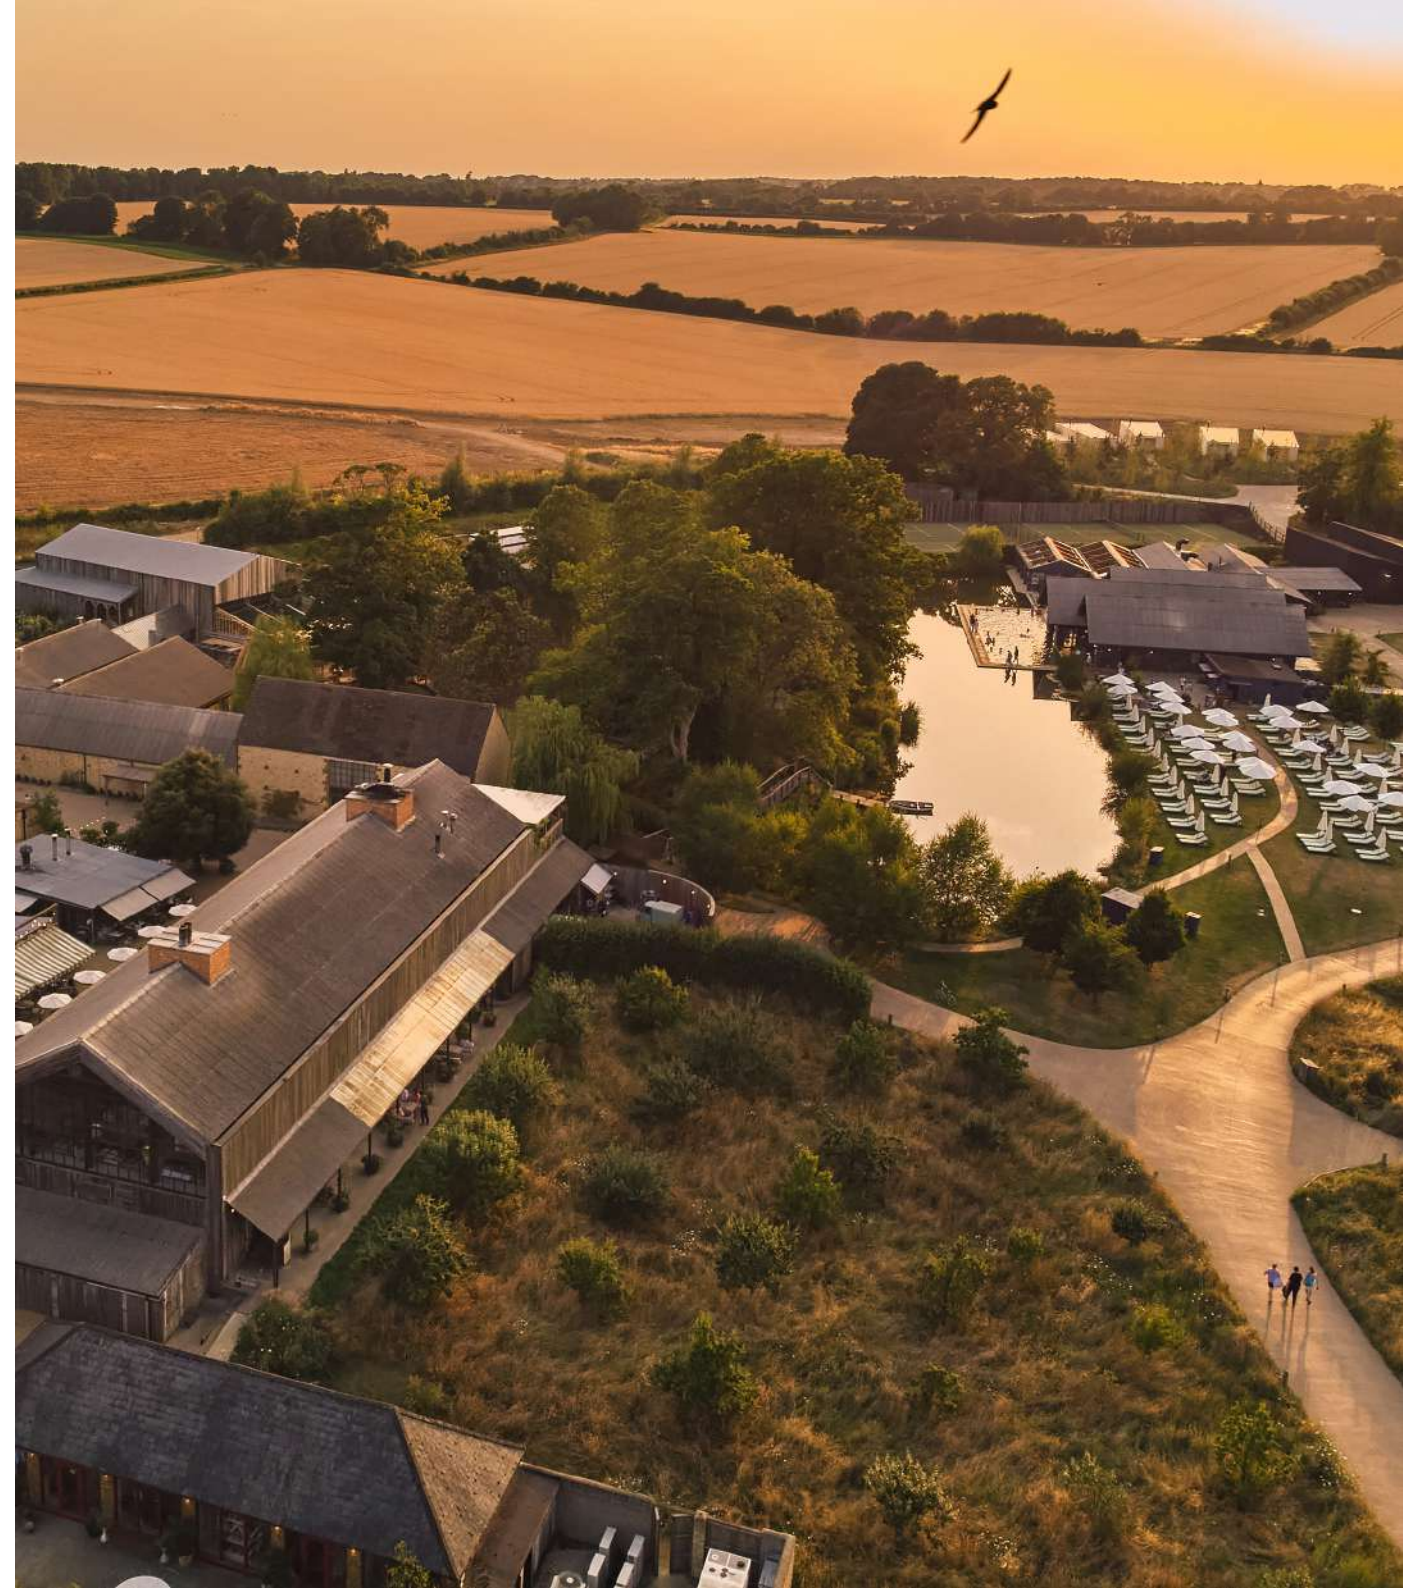

# Welcome

Located in the Oxfordshire countryside, surrounded by 100 acres of idyllic scenery, Soho Farmhouse is home to a number of private event spaces, which are suited to everything from parties and gatherings to dinners and cocktail receptions.