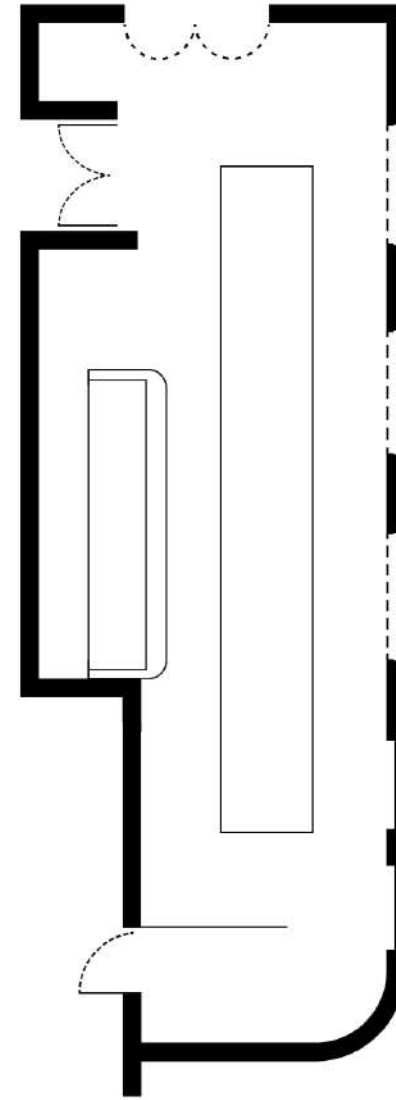

EL CAFÈ

A bright and relaxed space ideal for breakfasts, talks, or intimate gatherings.

SET-UP	Standing	Seated
CAPACITY	40	30

STANDARD

COCKTAIL

LONG TABLE

GARDEN

Host a relaxed drinks reception or gathering surrounded by greenery in this outdoor space.

CLUB GARDEN

SET-UP	Standing	Seated
CAPACITY	250	75

PETIT GARDEN

SET-UP	Standing	Seated
CAPACITY	100	50

PETIT TIBIDABO ROOM

Ideal for meetings or small gatherings, this is a cosy space that can host up to 6 guests.

SET-UP Seated

CAPACITY 6

TIBIDABO ROOM

This versatile space is suited to everything from meetings and presentations to drinks receptions.

SET-UP	Standing	Seated
CAPACITY	25	12

PETIT TIBIDABO ROOM

TIBIDABO ROOM

THREE ROOMS

Versatile space that's great for lunch receptions, cocktail masterclasses or intimate gatherings. Hire them individually or combine them for larger events.

SET-UP

Standing

Seated

CAPACITY

50

34