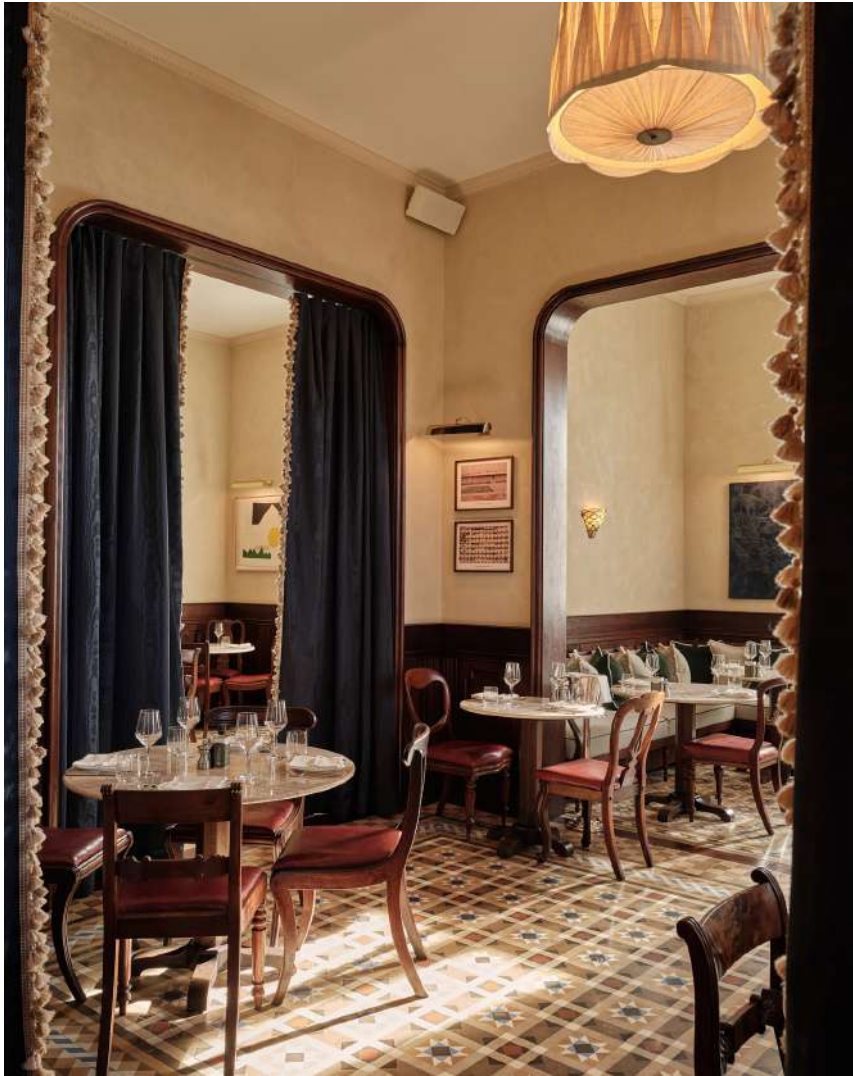

THREE ROOMS

Versatile space that's great for lunch receptions, cocktail masterclasses or intimate gatherings. Hire them individually or combine them for larger events.

SET-UP

Standing

Seated

CAPACITY

50

34

CREUS ROOM

SET-UP	Standing	Seated
CAPACITY	15	10

MARTINI BAR

SET-UP	Standing	Seated
CAPACITY	20	10

TEA ROOM

SET-UP	Standing	Seated
CAPACITY	15	12

CREUS ROOM

MARTINI BAR

TEA ROOM

TIBIDABO TERRACE

This spacious open-air terrace is ideal for private dining, receptions, and gatherings.

SET-UP	Standing	Seated
CAPACITY	60	30

PEN YEN

Featuring indoor and outdoor spaces that can be hired together or individually, enjoy Japanese-inspired dishes from Pen Yen for celebrations or private dining experiences.

SET-UP	Standing	Seated
CAPACITY	100	50

STANDARD

COCKTAIL

SEMI-PRIVATE

THE SPA

Wellness-inspired space to host intimate gatherings, retreats and pretty parties.

SET-UP	Cabins	Nail Bar
CAPACITY	4	3

ABOUT US