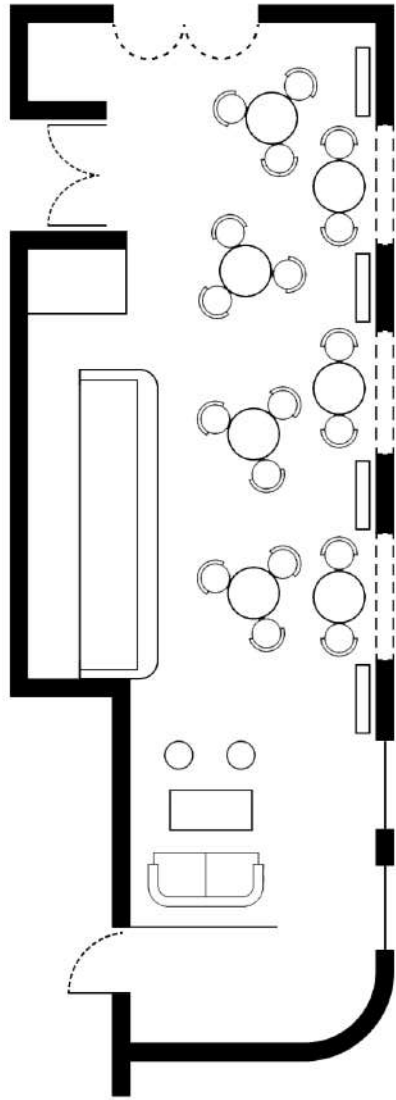

EL CAFÈ

A bright and relaxed space ideal for breakfasts, talks, or intimate gatherings.

SET-UP	Standing	Seated
CAPACITY	40	30

STANDARD

COCKTAIL

LONG TABLE

GARDEN

Host a relaxed drinks reception or gathering surrounded by greenery in this outdoor space.

CLUB GARDEN

SET-UP	Standing	Seated
CAPACITY	250	75

PETIT GARDEN

SET-UP	Standing	Seated
CAPACITY	100	50

PETIT TIBIDABO ROOM

Ideal for meetings or small gatherings, this is a cosy space that can host up to 6 guests.

SET-UP Seated

CAPACITY 6

TIBIDABO ROOM

This versatile space is suited to everything from meetings and presentations to drinks receptions.

SET-UP	Standing	Seated
CAPACITY	25	12

PETIT TIBIDABO ROOM

TIBIDABO ROOM