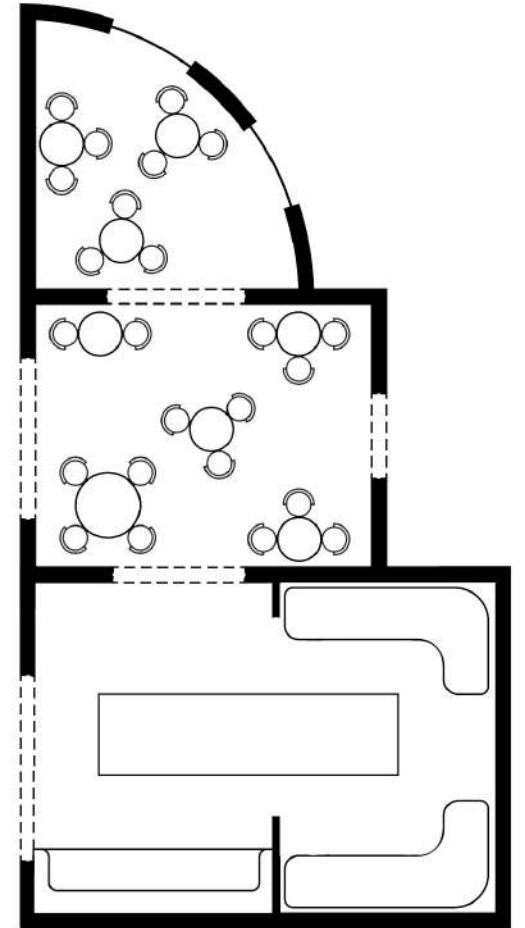

SET-UP Seated

CAPACITY 6

TIBIDABO ROOM

This versatile space is suited to everything from meetings and presentations to drinks receptions.

SET-UP	Standing	Seated
CAPACITY	25	12

PETIT TIBIDABO ROOM

TIBIDABO ROOM

CREUS ROOM

SET-UP	Standing	Seated
CAPACITY	15	10

MARTINI BAR

SET-UP	Standing	Seated
CAPACITY	20	10

TEA ROOM

SET-UP	Standing	Seated
CAPACITY	15	12

CREUS ROOM

MARTINI BAR

TEA ROOM

TIBIDABO TERRACE

This spacious open-air terrace is ideal for private dining, receptions, and gatherings.

SET-UP	Standing	Seated
CAPACITY	60	30

PEN YEN

Featuring indoor and outdoor spaces that can be hired together or individually, enjoy Japanese-inspired dishes from Pen Yen for celebrations or private dining experiences.

SET-UP	Standing	Seated
CAPACITY	100	50

STANDARD

COCKTAIL

SEMI-PRIVATE

THE SPA

Wellness-inspired space to host intimate gatherings, retreats and pretty parties.

SET-UP	Cabins	Nail Bar
CAPACITY	4	3

ABOUT US