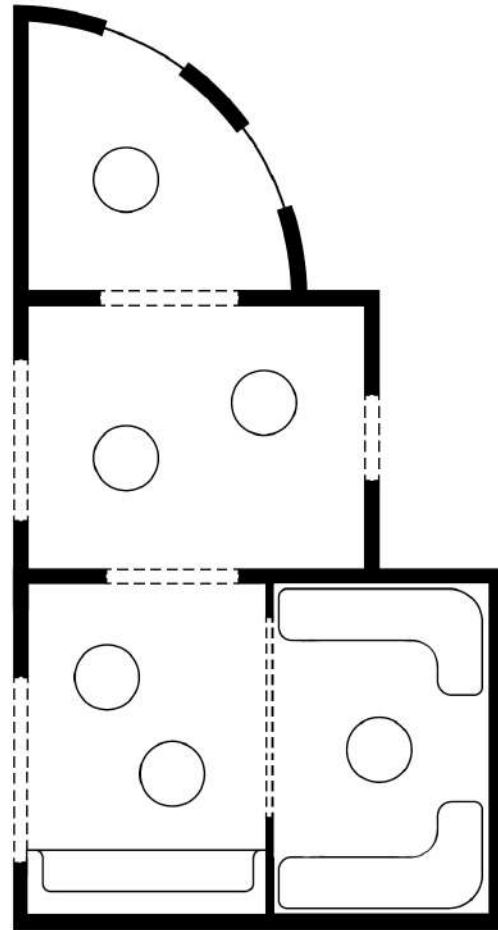

SET-UP Seated

CAPACITY 6

TIBIDABO ROOM

This versatile space is suited to everything from meetings and presentations to drinks receptions.

SET-UP	Standing	Seated
CAPACITY	25	12

PETIT TIBIDABO ROOM

TIBIDABO ROOM

CREUS ROOM

SET-UP	Standing	Seated
CAPACITY	15	10

MARTINI BAR

SET-UP	Standing	Seated
CAPACITY	20	10

TEA ROOM

SET-UP	Standing	Seated
CAPACITY	15	12

CREUS ROOM

MARTINI BAR

TEA ROOM

TIBIDABO TERRACE

This spacious open-air terrace is ideal for private dining, receptions, and gatherings.

SET-UP	Standing	Seated
CAPACITY	60	30

PEN YEN

Featuring indoor and outdoor spaces that can be hired together or individually, enjoy Japanese-inspired dishes from Pen Yen for celebrations or private dining experiences.

SET-UP	Standing	Seated
CAPACITY	100	50

STANDARD

COCKTAIL

SEMI-PRIVATE

THE SPA

Wellness-inspired space to host intimate gatherings, retreats and pretty parties.

SET-UP	Cabins	Nail Bar
CAPACITY	4	3

ABOUT US