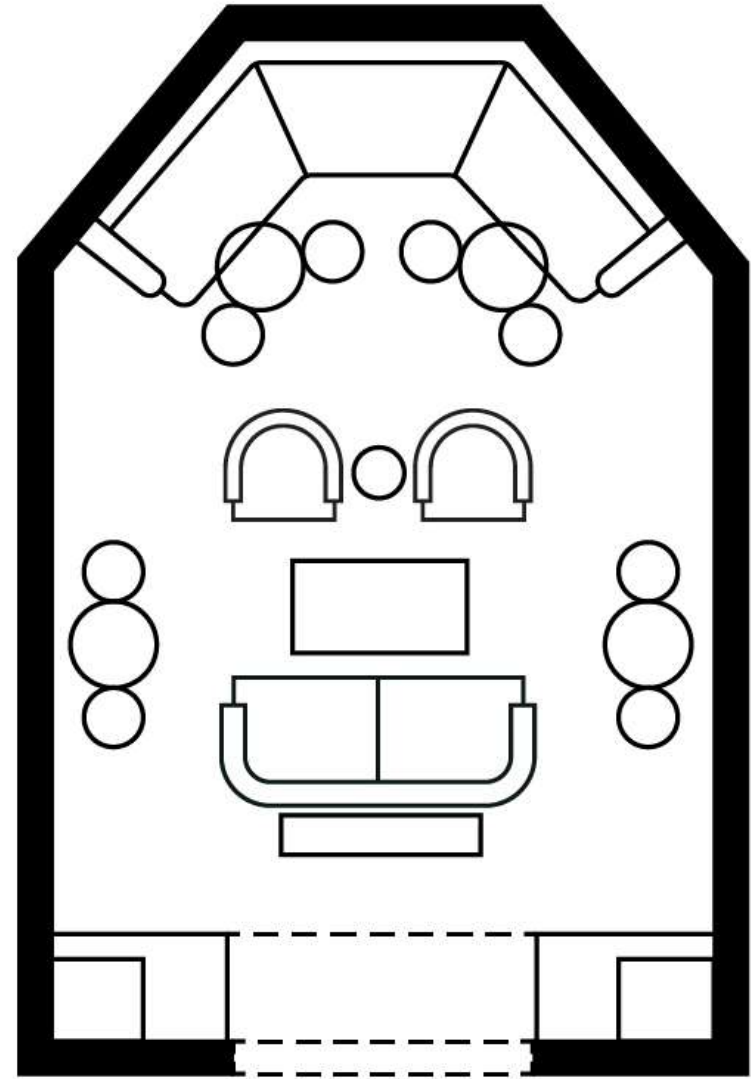

CLUB GARDEN

SET-UP	Standing	Seated
CAPACITY	250	75

PETIT GARDEN

SET-UP	Standing	Seated
CAPACITY	100	50

PETIT TIBIDABO ROOM

Ideal for meetings or small gatherings, this is a cosy space that can host up to 6 guests.

SET-UP Seated

CAPACITY 6

TIBIDABO ROOM

This versatile space is suited to everything from meetings and presentations to drinks receptions.

SET-UP	Standing	Seated
CAPACITY	25	12

PETIT TIBIDABO ROOM

TIBIDABO ROOM

THREE ROOMS

Versatile space that's great for lunch receptions, cocktail masterclasses or intimate gatherings. Hire them individually or combine them for larger events.

SET-UP

Standing

Seated

CAPACITY

50

34

CREUS ROOM

SET-UP	Standing	Seated
CAPACITY	15	10

MARTINI BAR

SET-UP	Standing	Seated
CAPACITY	20	10

TEA ROOM

SET-UP	Standing	Seated
CAPACITY	15	12

CREUS ROOM

MARTINI BAR