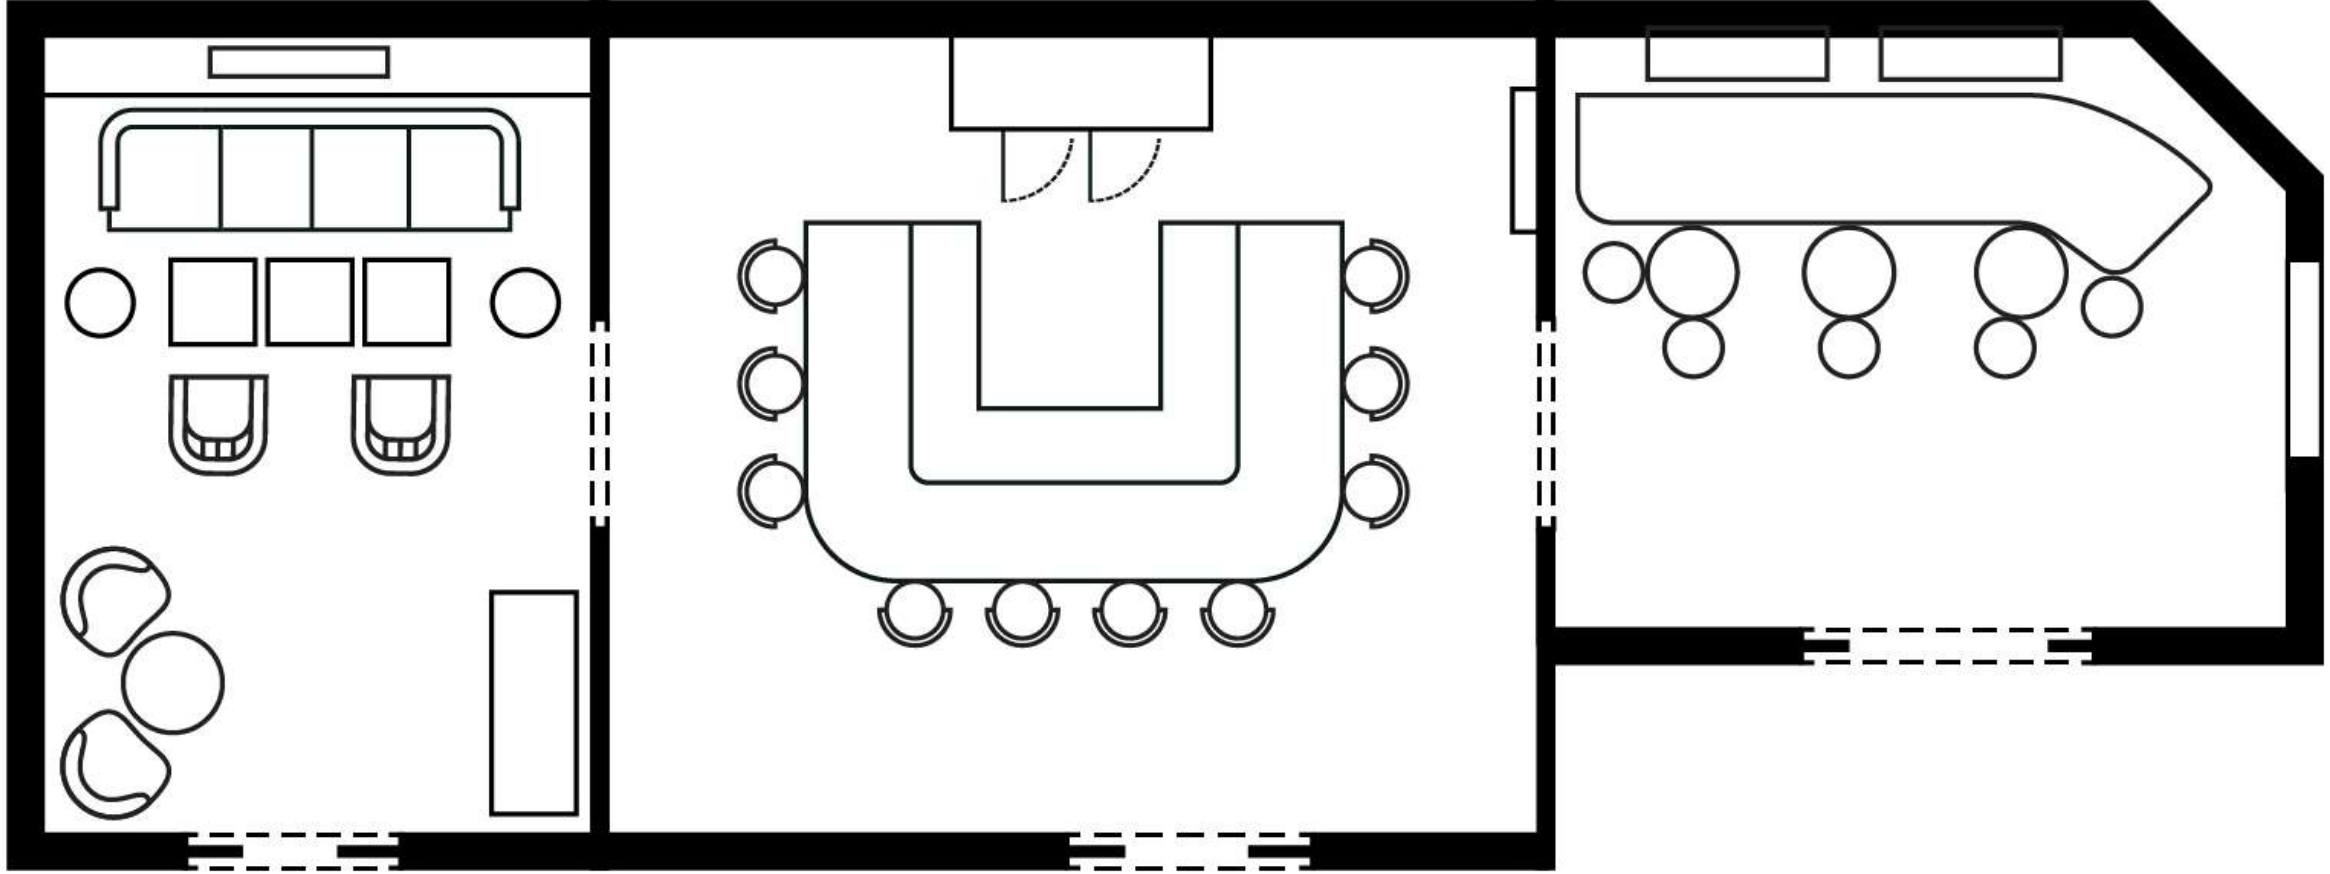

SET-UP Seated

CAPACITY 6

TIBIDABO ROOM

This versatile space is suited to everything from meetings and presentations to drinks receptions.

SET-UP	Standing	Seated
CAPACITY	25	12

PETIT TIBIDABO ROOM

TIBIDABO ROOM

THREE ROOMS

Versatile space that's great for lunch receptions, cocktail masterclasses or intimate gatherings. Hire them individually or combine them for larger events.

SET-UP

Standing

Seated

CAPACITY

50

34

CREUS ROOM

SET-UP	Standing	Seated
CAPACITY	15	10

MARTINI BAR

SET-UP	Standing	Seated
CAPACITY	20	10

TEA ROOM

SET-UP	Standing	Seated
CAPACITY	15	12

CREUS ROOM

MARTINI BAR

SET-UP	Standing	Seated
CAPACITY	100	50

STANDARD

COCKTAIL

SEMI-PRIVATE

THE SPA

Wellness-inspired space to host intimate gatherings, retreats and pretty parties.

SET-UP	Cabins	Nail Bar
CAPACITY	4	3

ABOUT US