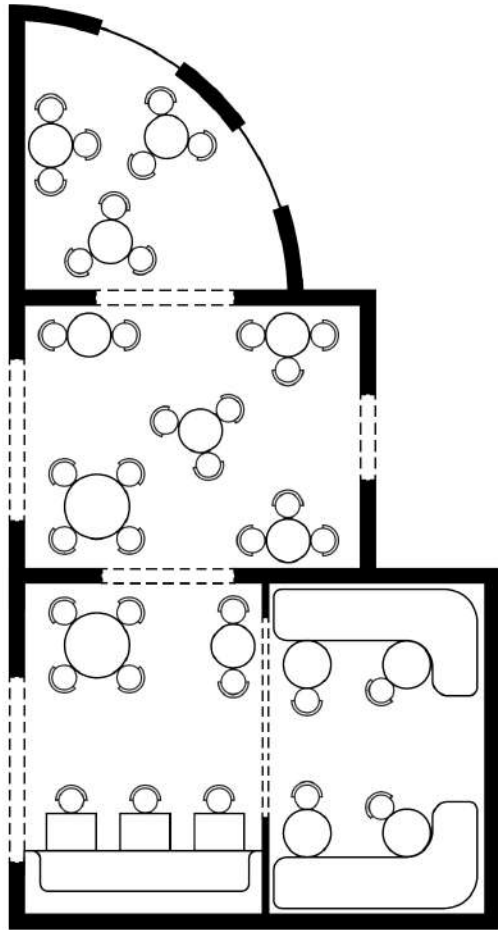

SET-UP Seated

CAPACITY 6

TIBIDABO ROOM

This versatile space is suited to everything from meetings and presentations to drinks receptions.

SET-UP	Standing	Seated
CAPACITY	25	12

PETIT TIBIDABO ROOM

TIBIDABO ROOM

CREUS ROOM

SET-UP	Standing	Seated
CAPACITY	15	10

MARTINI BAR

SET-UP	Standing	Seated
CAPACITY	20	10

TEA ROOM

SET-UP	Standing	Seated
CAPACITY	15	12

CREUS ROOM

MARTINI BAR

TEA ROOM

TIBIDABO TERRACE

This spacious open-air terrace is ideal for private dining, receptions, and gatherings.

SET-UP	Standing	Seated
CAPACITY	60	30

PEN YEN

Featuring indoor and outdoor spaces that can be hired together or individually, enjoy Japanese-inspired dishes from Pen Yen for celebrations or private dining experiences.

SET-UP	Standing	Seated
CAPACITY	100	50

STANDARD

COCKTAIL

SEMI-PRIVATE

THE SPA

Wellness-inspired space to host intimate gatherings, retreats and pretty parties.

SET-UP	Cabins	Nail Bar
CAPACITY	4	3

ABOUT US