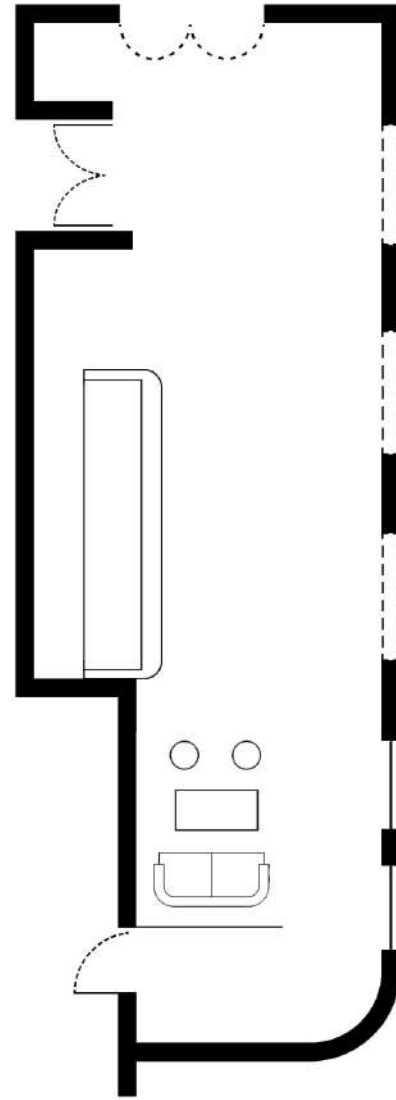

EL CAFÈ

A bright and relaxed space ideal for breakfasts, talks, or intimate gatherings.

SET-UP	Standing	Seated
CAPACITY	40	30

STANDARD

COCKTAIL

LONG TABLE

GARDEN

Host a relaxed drinks reception or gathering surrounded by greenery in this outdoor space.

CLUB GARDEN

SET-UP	Standing	Seated
CAPACITY	250	75

PETIT GARDEN

SET-UP	Standing	Seated
CAPACITY	100	50

PETIT TIBIDABO ROOM

Ideal for meetings or small gatherings, this is a cosy space that can host up to 6 guests.

SET-UP Seated

CAPACITY 6

TIBIDABO ROOM

This versatile space is suited to everything from meetings and presentations to drinks receptions.

SET-UP	Standing	Seated
CAPACITY	25	12

PETIT TIBIDABO ROOM

TIBIDABO ROOM

THREE ROOMS

Versatile space that's great for lunch receptions, cocktail masterclasses or intimate gatherings. Hire them individually or combine them for larger events.

SET-UP

Standing

Seated

CAPACITY

50

34