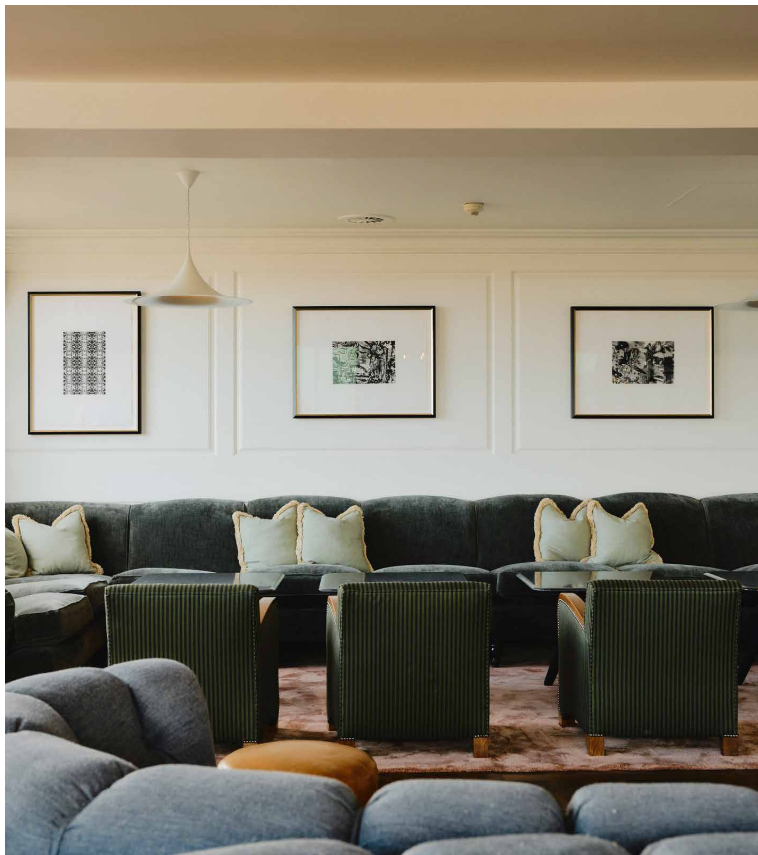

Artworks by Chila Kumari Singh Burman in the fifth-floor Sitting Room in Shoreditch House

Full list of collection artists:

Hawazin Alotaibi
Azadeh Ardalan
Billy Bagilhole
Anthony Banks
Fiona Banner
Phyllida Barlow
Dawn Beckles
Sonia Boyce
Laura Buckley
Chila Kumari Singh Burman
Richard Burton
Sophie Vallance Cantor
Javi Cazenave
Kristy Chan
Phoebe Collings-James
Isabella Cotier
Jo Dennis
Nwando Ebizie
Charlotte Edey
Maayan Elyakim
Tracey Emin
Bobbie Fermie
Hester Finch
Justine Formentelli
Ryan Gander
Matthias Garcia
Gilbert and George
Guerrilla Girls
Lucy Gough
Nicola Green
Sunil Gupta
May Hands
Richard Hawkins
Marianne Hendriks
Damien Hirst
Nona Inescu
Melissa Jaram
Nick Jensen
Lee Johnson
Choon Mi Kim
Scott King
Joy Labinjo
Langlands and Bell
Samuel Leveck and Jennifer Lewandowski
Matt Macken
Sarah Maple
David McDermott and Peter McGough
Charlotte Mei
Harland Miller
Polly Morgan
Annie Morris
Oscar Murillo
Paul Noble
Sola Olulode
Jack Otway
Cornelia Parker
Jon Pountney
Leon Pozniakow
Anne Carney Raines and Richard Burton
Mary Ramsden
Henrietta Roeder
Prem Sahib
Rebecca Sammon
Yinka Shonibare
Emma Talbot
Jurgen Teller
Hannah Tilson
Gavin Turk
Julie Verhoeven
Sharon Walters
Sue Webster
Rachel Whiteread
Bedwyr Williams
Lucy Woodhouse
Clare Woods
Lewis Teague Wright
Deanio X
Osman Yousefzada
Toby Ziegler