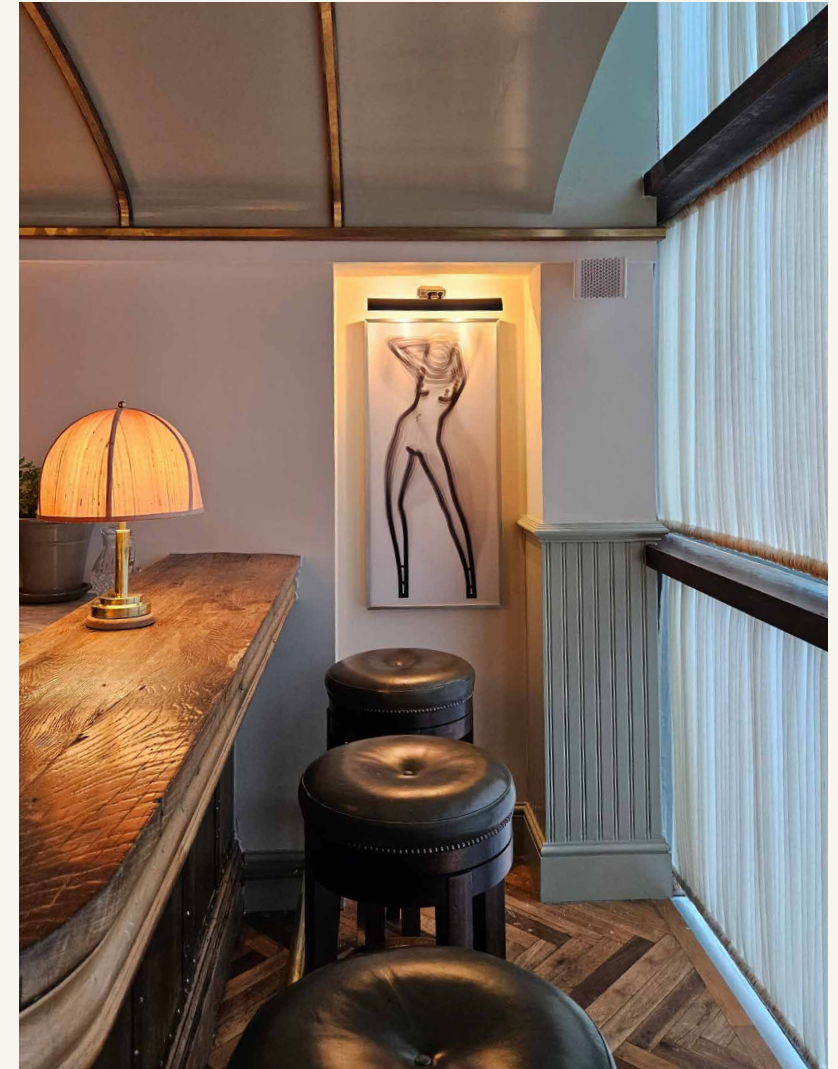

The House features three site-specific commissions. In the snug, Charlotte Edey has created a new series of works based on Clotho, the Greek mythological figure who spun the thread of life from her distaff onto her spindle and, in so doing, decided the fate of humans. The parallel between line and thread expands across the room in the drawings, rug and tv cover made by the artist. For the dining room, Anousha Payne painted four large scale canvases that expand on her ongoing fascination with storytelling and Indian folklore, with mysterious characters in elongated forms that appear to be resting from their feats. In the library, Martha Hviid has created a work on carpet featuring a paper plane in motion, as if moved by the heat of the fireplace above which it is displayed.

Key artworks in the new hang include artists like Tunji Adeniyi-Jones, Korakrit Arunanondchai, Monica Bonvicini, Godfried Donkor, Mary Evans, Donna Huddleston, Allison Katz and Caragh Thuring.

Right: Artwork by Julian Opie
in Electric House