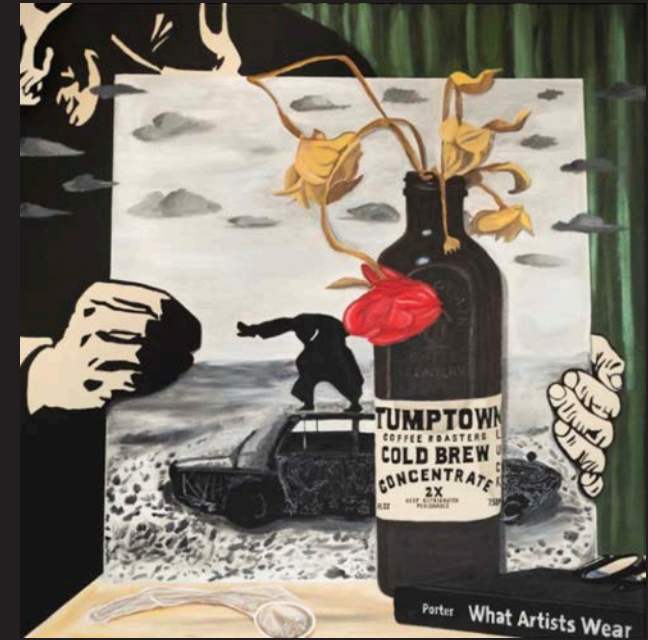

Ground Floor
Reception

Artists
1 & 2. Tanner Lind
3. Yuyang Zhang

1 & 2

3