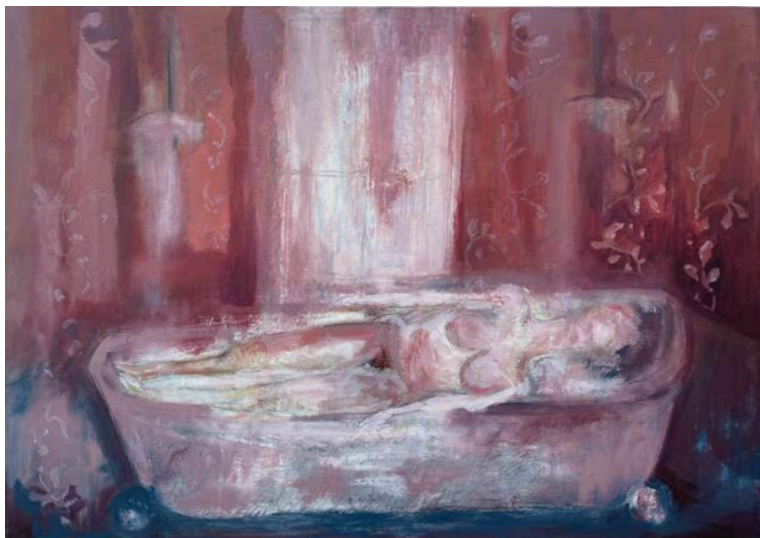

The House features a special commission by artist Miranda Forrester who has painted more than 30 panels to create an artwork that stretches across the entire ceiling. Her work often boldly moves beyond the canvas and into its architectural surroundings; with this commission, Forrester continues exploring the limits of her practice.

Artists

4. Henry Ward
5. Scarlett Bowman

6. Eleanor Watson

4

5

6

Ground floor
Stairwell

Artist

1. Lucy Clitheroe

1

Ground floor
Club

Artists

1. Henrietta Roeder

2 & 3. Eliza Hopewell

1

2