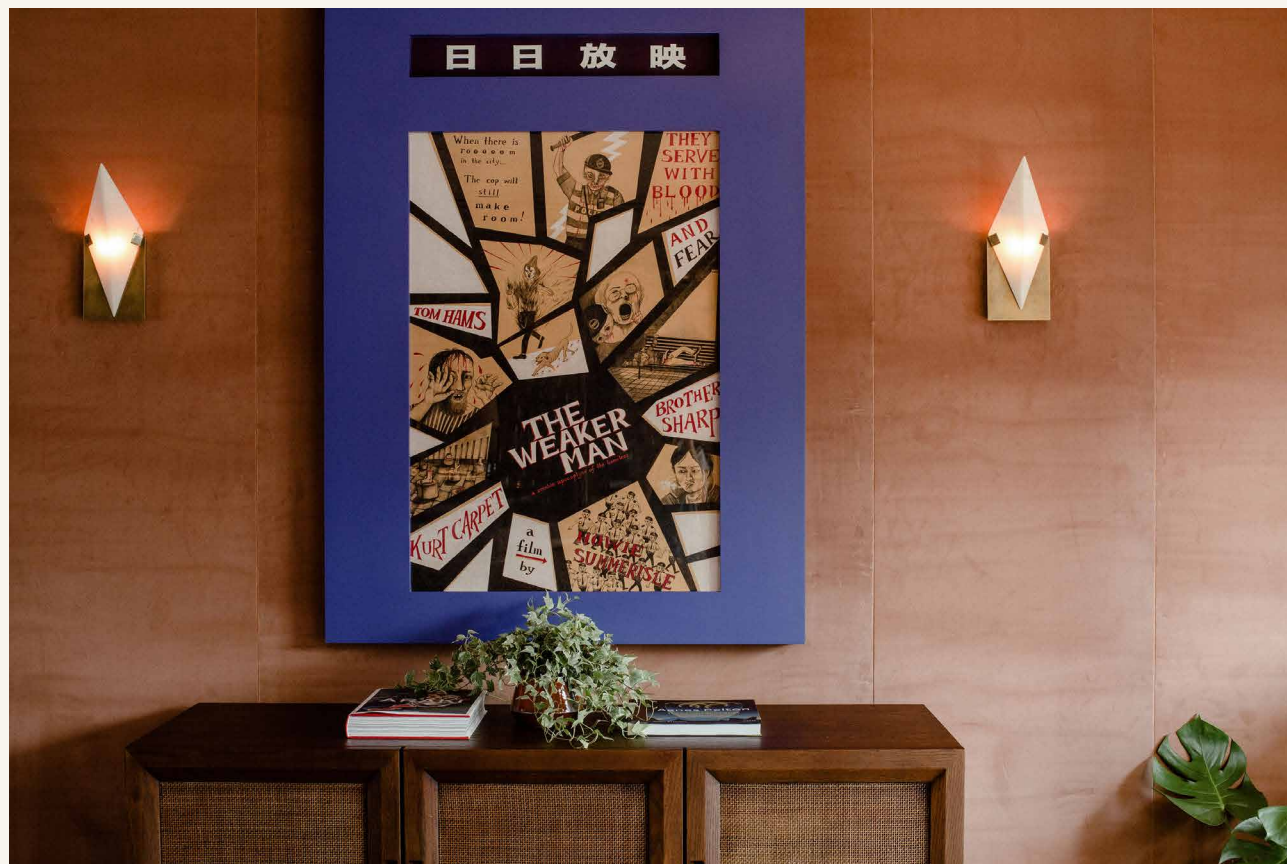

Full list of Collection artists:

Nadim Abass, Phyllida Barlow, Gabriele Beveridge, Rose Blake, Kurt Chan, Tap Chan, Chloë Cheuk, Gordon Cheung, Luke Ching Chin Wai, Chi Hoi, Choi Yan Chi, Elpis Chow, Chris Huen Sin Kan, Faye Wei Wei, Eric Fok, Silas Fong, Frog King, William Furniss, Ghost Mountain Field, Ho Sin Tung, South Ho, Hilarie Hon, Ko Sin Tung, Kong Chun Hei, Kwan Sheung Chi, Cary Kwok, Elise Lai, Firenze Lai, Lai Lon Hin, Tiffany Law, Lee Kit, Leung Chi Wo, Leung Mee Ping, William Lim, Ivy Ma, Ma On Yee, Man Mei To, Cedric Maridet, Olaf Mueller, Carmen Ng, Kingsley Ng, Ant Ngai, Lulu Ngie, Kirsteen Pieterse, Hector Rodriguez, Stephanie Sin, Louise Soloway Chan, Angela Su, Wendy Tai, Frank Tang, Evelyn Taocheng Wang, Joseph Tong, Eason Tsang Ka Wai, Annie Wan, Cam Wong, Doris Wong, Magdalen Wong, Morgan Wong, Wong Wo Bik, Yau Leung, Yeung Hok Tak, Trevor Yeung, John Young, Peter Yuill and Vivien Zhang.

Left: Artwork by Ho Sin Tung
in Soho House Hong Kong