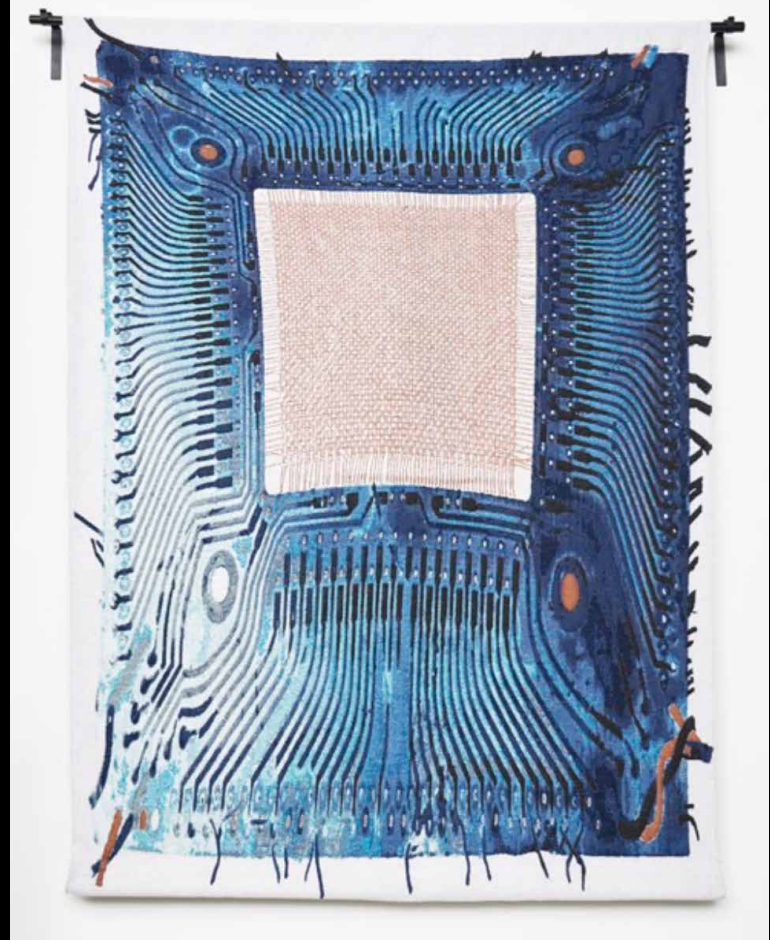

Level One
Cinema Reception

Artists
1. Sterling Allen
2. Robin Kang

1

2