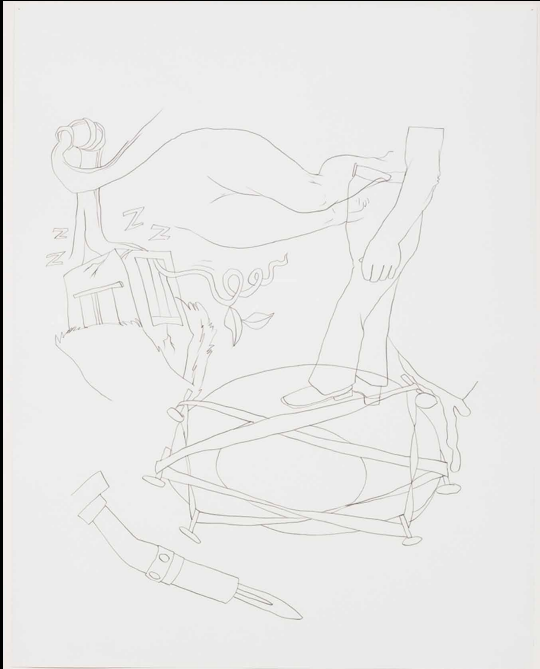

Level One
Cinema Reception

Artists
1. Sterling Allen
2. Robin Kang

1