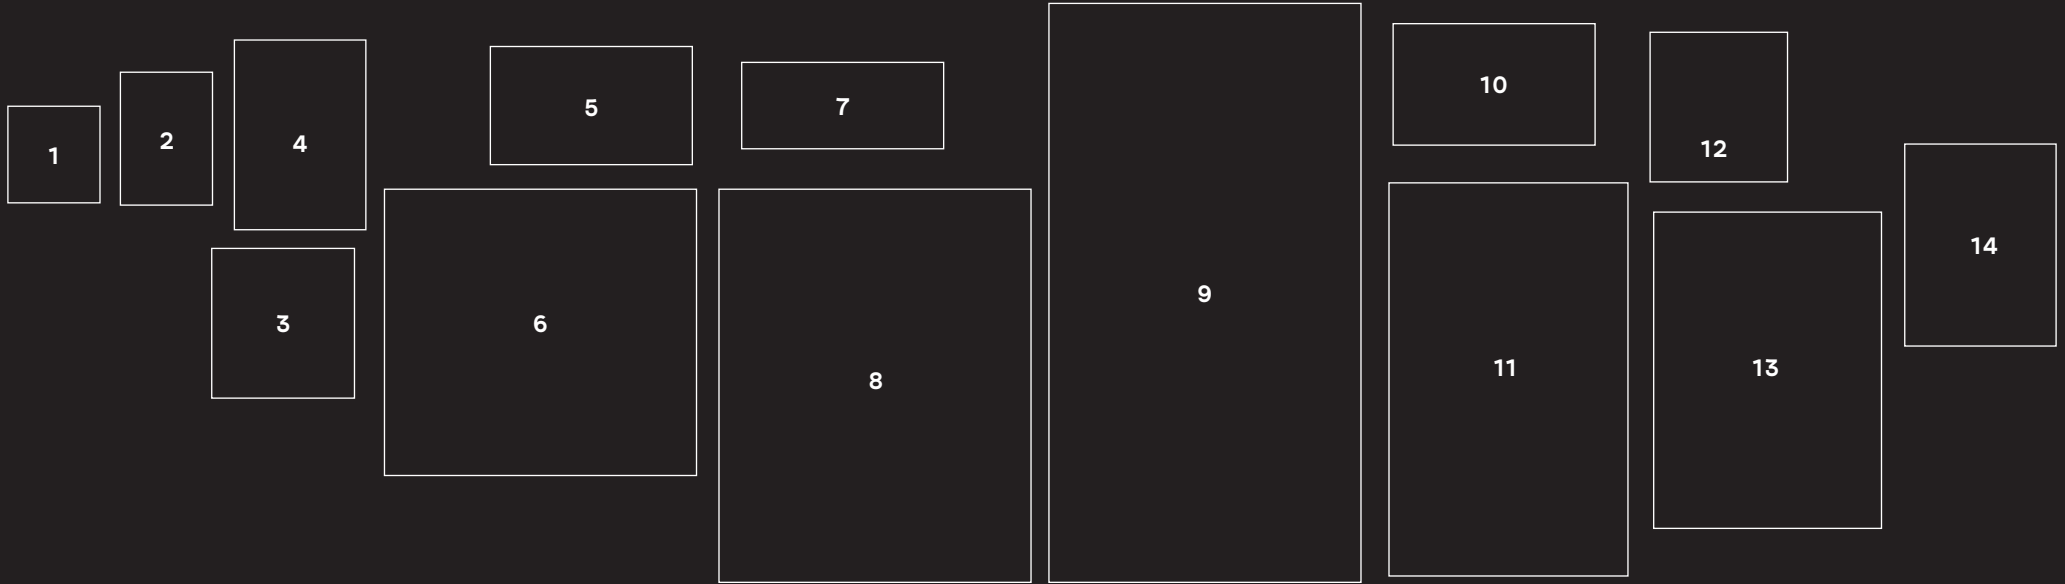

Lower Ground Floor
Glass Building

Artists

1. Andrea Bacigalupo
2. Irini Maga
3. Elizabeth Peyton
4. Neil Hamon

5. Bradley Kronz
6. Faile
7. Dilek Winchester
8. Keltie Ferris
9. Faile

10. Funda Özgünaydin
11. Paul McDevitt
12. Elif Boyner
13. David Shrigley

14. John Isaacs