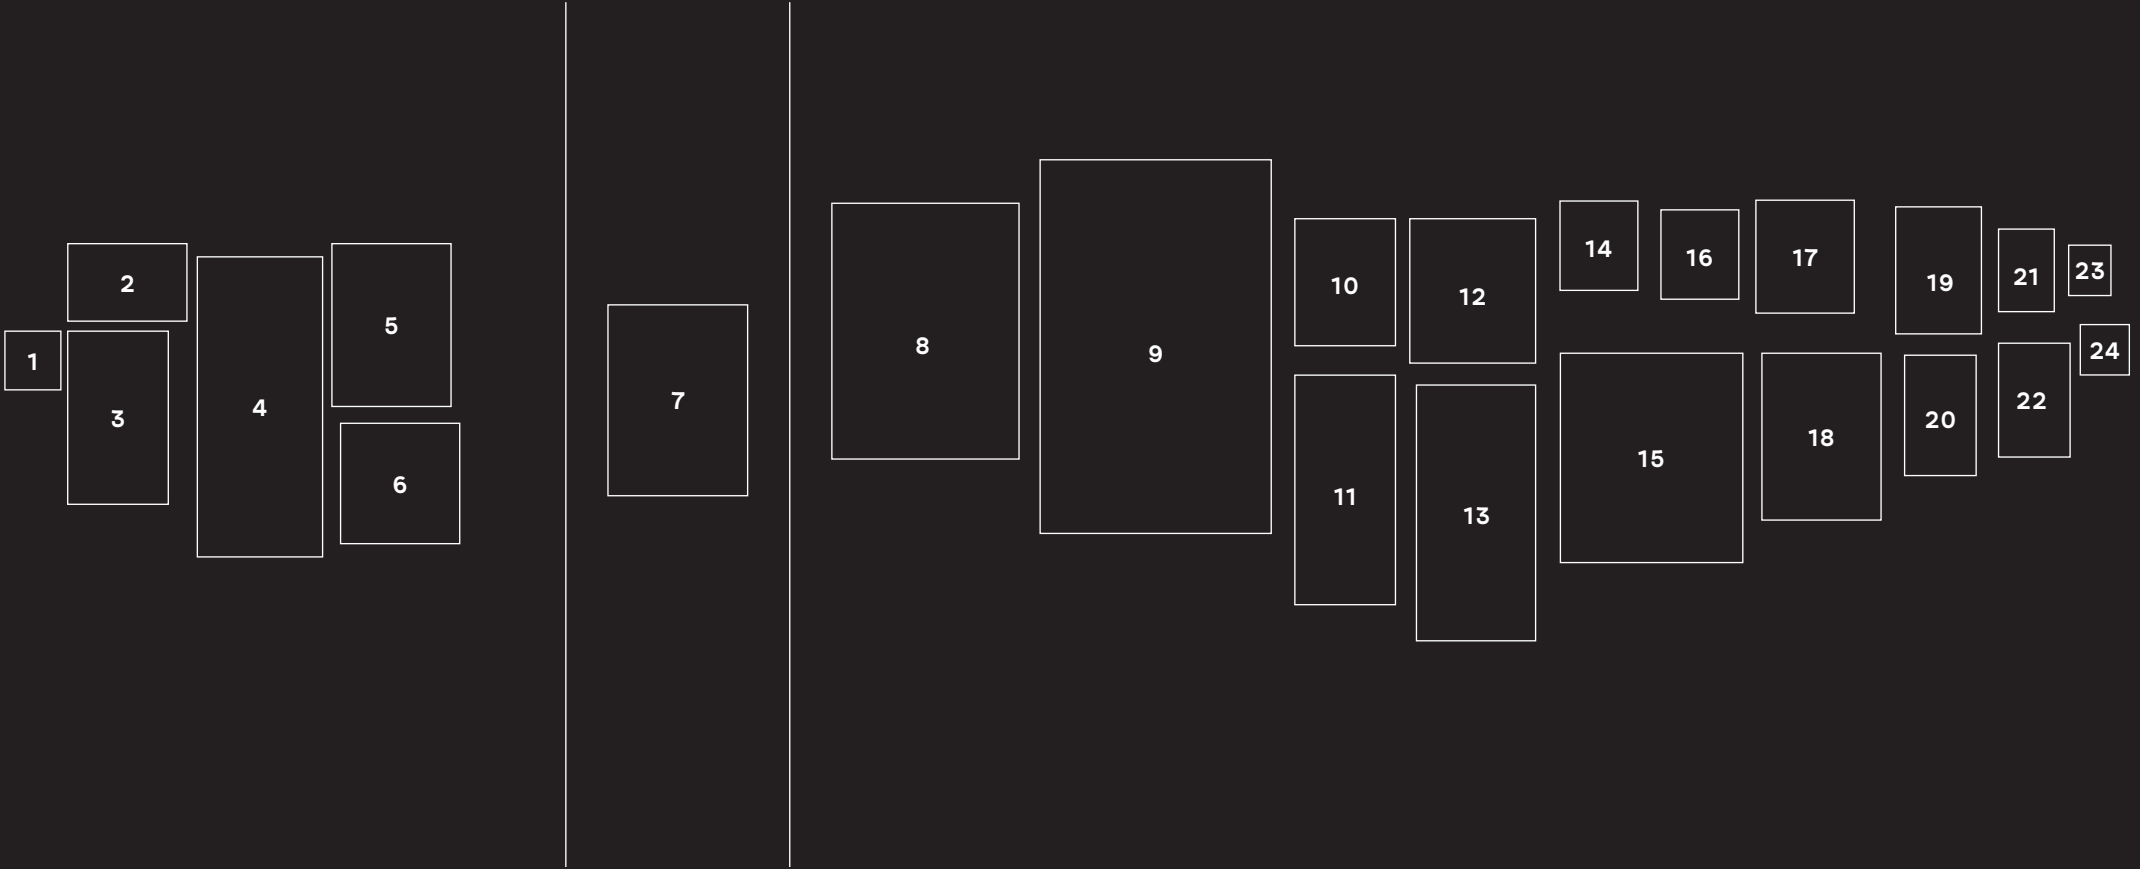

Lower Ground Floor
Glass Building

Artists

1. Rose Eken
2. Handan Figen
3. Siebren Versteeg
4. Zhivago Duncan
5. Peter Linde
6. Philip Grözinger

7. Atelier Pica Pica
8. Jessica Labatte
9. Paul Anthony Smith
10. Christopher Chiappa
11. Nicholas Byrne
12. Frank Selby

13. Cemil Batur Gökçeer
14. Rob Fischer
15. Jordan Kantor
16. Ahmet Öğüt
17. Cory Arcangel
18. Viola Yeşiltaç

19. Frank Selby
20. Florian Auer
21. Paul P.
22. Nicholas Byrne
23. Ergin Cavusoglu
24. Rob Fischer