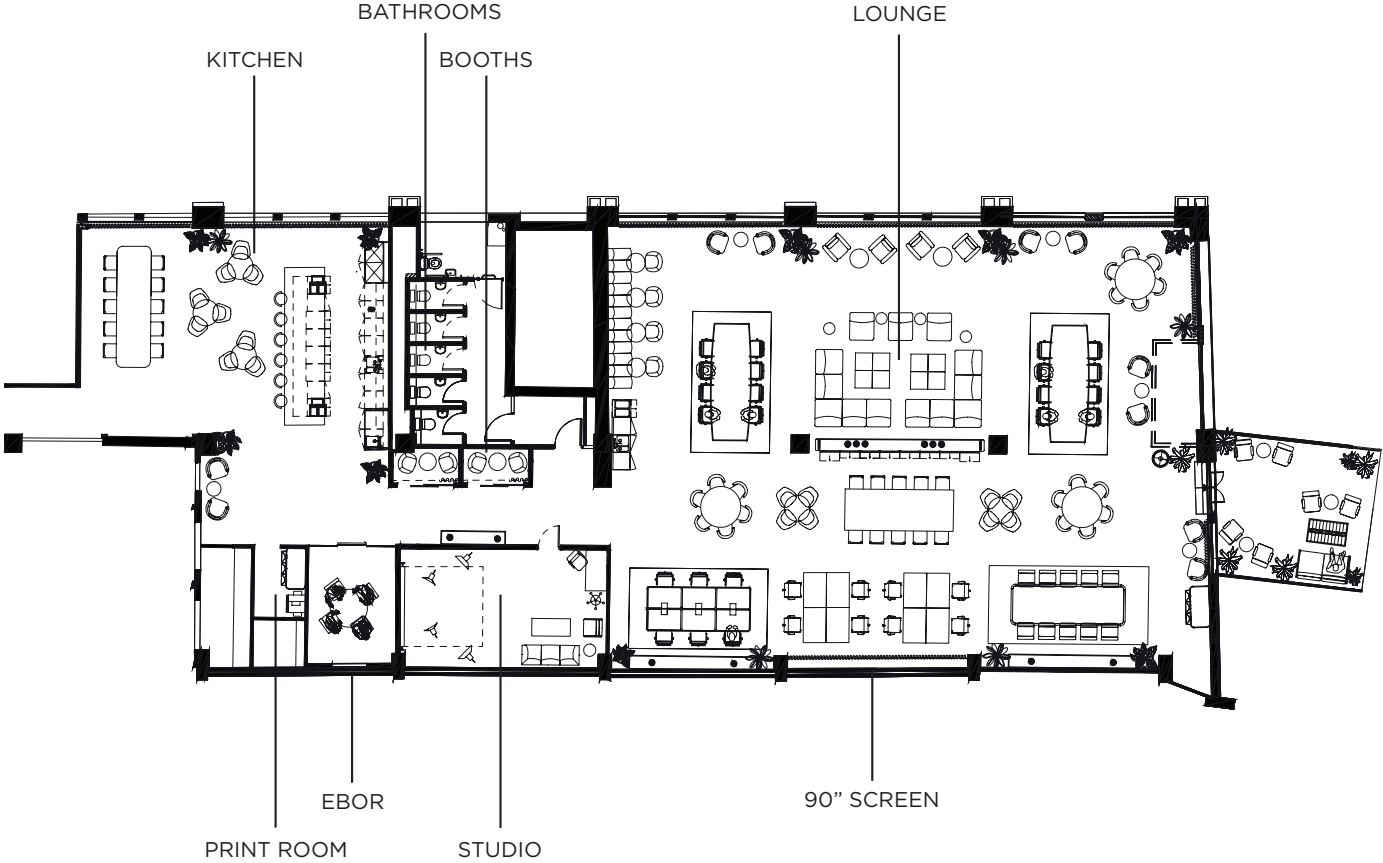

Event types

Studio

A 320 sq ft white space providing a blank canvas for everything from workshops, filming and photo shoots.

Brand takeovers

Showcase your brand in style. Explore our kitchen and loft areas and truly make the space your own.

Private dinners

Our Loft space is the hub for co-workers and our member events whilst also being available for private parties.

End of Year Parties

Our Lofts are fully flexible to house your early morning meeting all the way through to the following morning.

Floorplan

AREA	CAPACITY	FEATURES
Lounge	150	Mixed seating, 90" TV, DJ points, microphones, private terrace
Kitchen	50	Large kitchen, additional lounge area, fridges, drink-making facilities
Ebor	6	Boardroom style, 55" screen
Booth	2	Private area for discussions
Studio	10	Bluetooth connection, lighting equipment, lounge area
Loft takeover	200	Private access to, lounge and terrace, DJ inputs, kitchen