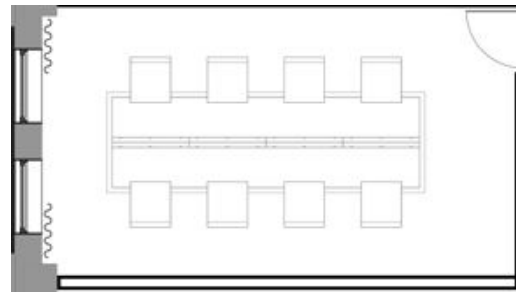

SOHOWORKS

8-PERSON

Overlooking a quiet courtyard
Views of the Manhattan Bridge
Lockable storage, Custom-built wooden desks, Ergonomic chairs
Ethernet connectivity

8-PERSON, CORNER

Corner Office, Overlooking Jay St.
Lockable storage, Custom-built wooden desks, Ergonomic chairs
Ethernet connectivity
Additional seating