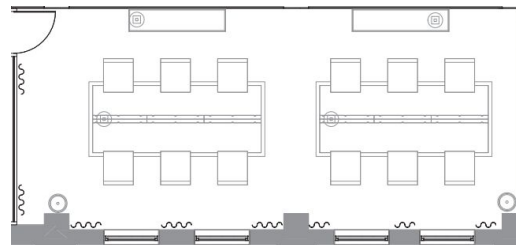

SOHOWORKS

8-PERSON

Overlooking a quiet courtyard
Views of the Manhattan Bridge
Lockable storage, Custom-built wooden desks, Ergonomic chairs
Ethernet connectivity

8-PERSON, CORNER

Corner Office, Overlooking Jay St.
Lockable storage, Custom-built wooden desks, Ergonomic chairs
Ethernet connectivity
Additional seating

12-PERSON

Open layout
Overlooking Jay St.
Lockable storage, Custom-built wooden desks, Ergonomic chairs
Ethernet connectivity

30-PERSON

10 Jay's premiere office
Ample Light, Overlooks Manhattan and the East River
Lockable storage, Custom-built wooden desks, Ergonomic chairs
Ethernet connectivity