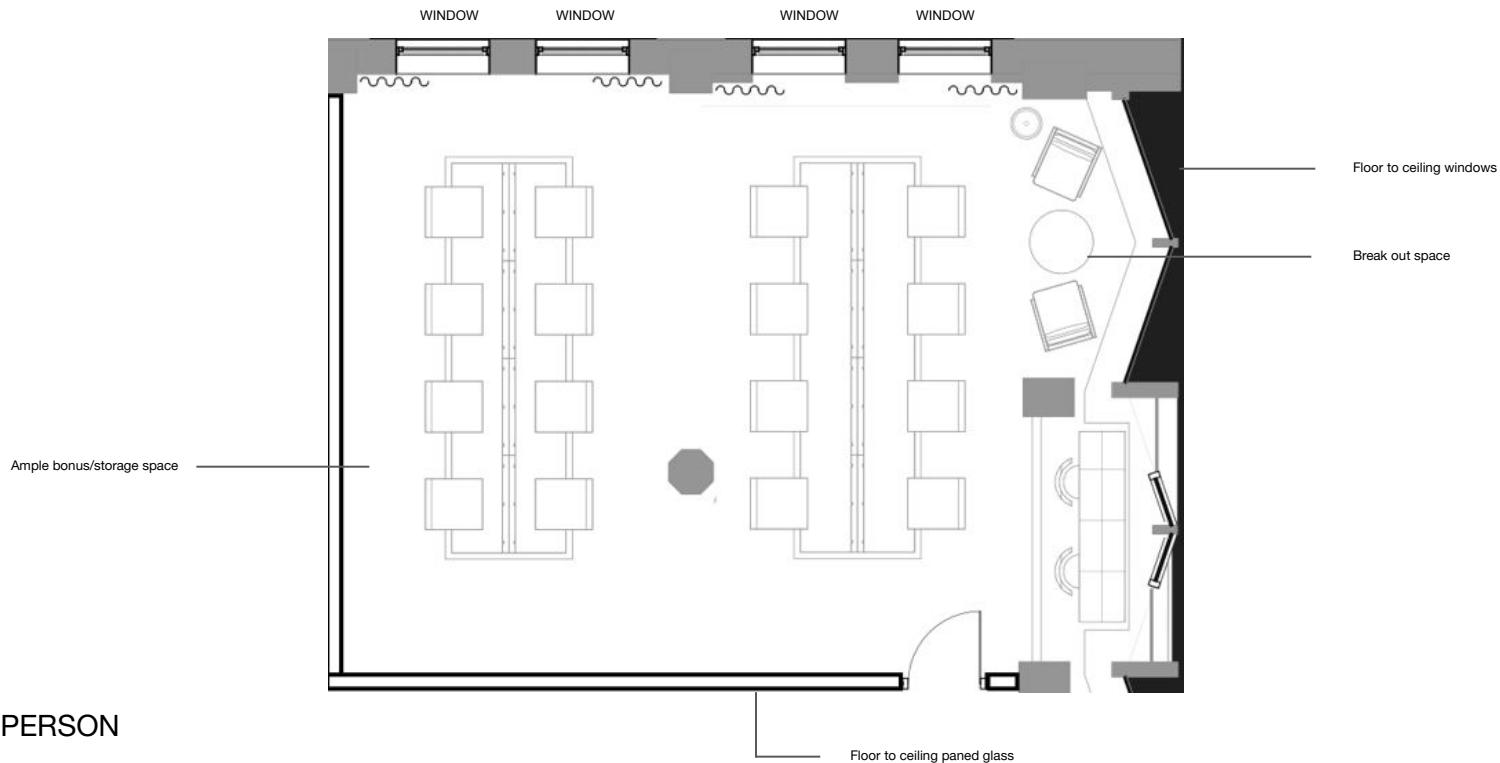

SOHOWORKS

8-PERSON

Overlooking a quiet courtyard
Views of the Manhattan Bridge
Lockable storage, Custom-built wooden desks, Ergonomic chairs
Ethernet connectivity

8-PERSON, CORNER

Corner Office, Overlooking Jay St.
Lockable storage, Custom-built wooden desks, Ergonomic chairs
Ethernet connectivity
Additional seating

12-PERSON

Open layout
Overlooking Jay St.
Lockable storage, Custom-built wooden desks, Ergonomic chairs
Ethernet connectivity

30-PERSON

10 Jay's premiere office
Ample Light, Overlooks Manhattan and the East River
Lockable storage, Custom-built wooden desks, Ergonomic chairs
Ethernet connectivity