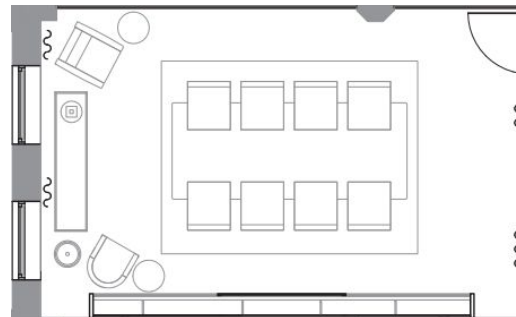

SOHOWORKS

8-PERSON

Overlooking a quiet courtyard
Views of the Manhattan Bridge
Lockable storage, Custom-built wooden desks, Ergonomic chairs
Ethernet connectivity

8-PERSON, CORNER

Corner Office, Overlooking Jay St.
Lockable storage, Custom-built wooden desks, Ergonomic chairs
Ethernet connectivity
Additional seating

12-PERSON

Open layout
Overlooking Jay St.
Lockable storage, Custom-built wooden desks, Ergonomic chairs
Ethernet connectivity

30-PERSON

10 Jay's premiere office
Ample Light, Overlooks Manhattan and the East River
Lockable storage, Custom-built wooden desks, Ergonomic chairs
Ethernet connectivity