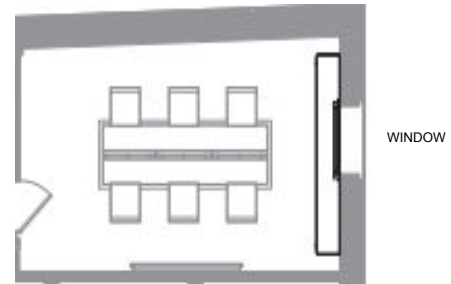

SOHO WORKS

3-PERSON

Natural light, floor to ceiling window overlooking Water St.
Lockable storage, Custom-built wooden desks, Ergonomic chairs
Ethernet connectivity

6-PERSON

Natural light, overlooking the DUMBO waterfront
Lockable storage, Custom-built wooden desks, Ergonomic chairs
Ethernet connectivity