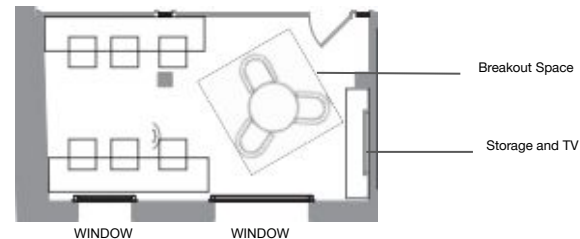

SOHO WORKS

3-PERSON

Natural light, floor to ceiling window overlooking Water St.
Lockable storage, Custom-built wooden desks, Ergonomic chairs
Ethernet connectivity

6-PERSON

Natural light, overlooking the DUMBO waterfront
Lockable storage, Custom-built wooden desks, Ergonomic chairs
Ethernet connectivity

6-PERSON PLUS

Natural light, floor to ceiling window overlooking Water St.
 Lockable storage, Custom-built wooden desks, Ergonomic chairs
 Ethernet connectivity, TV
 Breakout space

8-PERSON

Floor to ceiling window, overlooking the DUMBO waterfront
 Lockable storage, Custom-built wooden desks, Ergonomic chairs
 Ethernet connectivity