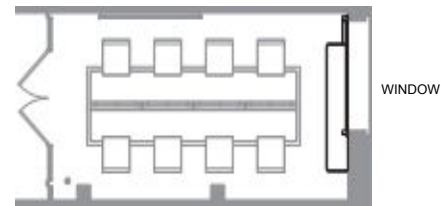

8-PERSON

Floor to ceiling window, overlooking the DUMBO waterfront
Lockable storage, Custom-built wooden desks, Ergonomic chairs
Ethernet connectivity