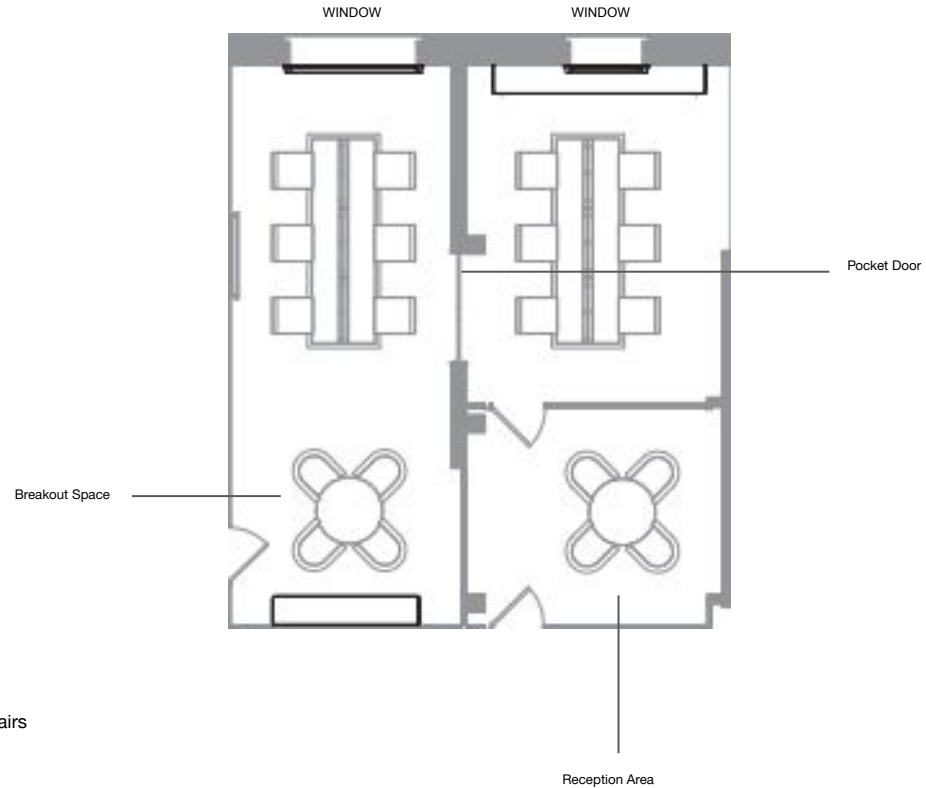

SOHO WORKS

3-PERSON

Natural light, floor to ceiling window overlooking Water St.
Lockable storage, Custom-built wooden desks, Ergonomic chairs
Ethernet connectivity

6-PERSON

Natural light, overlooking the DUMBO waterfront
Lockable storage, Custom-built wooden desks, Ergonomic chairs
Ethernet connectivity

6-PERSON PLUS

Natural light, floor to ceiling window overlooking Water St.
 Lockable storage, Custom-built wooden desks, Ergonomic chairs
 Ethernet connectivity, TV
 Breakout space

8-PERSON

Floor to ceiling window, overlooking the DUMBO waterfront
 Lockable storage, Custom-built wooden desks, Ergonomic chairs
 Ethernet connectivity

10-PERSON

Natural light, overlooking DUMBO waterfront
 Breakout space
 Lockable storage, Custom-built wooden desks, Ergonomic chairs
 Ethernet connectivity

20-PERSON

- Overlooking the DUMBO waterfront
- Lockable storage, Custom-built wooden desks, Ergonomic chairs
- Ethernet connectivity
- Pocket door between main spaces
- Breakout and reception areas

45- PERSON

Open layout, 55 Water's premiere office
Overlooking the East River
Lockable storage, Custom-built wooden desks, Ergonomic chairs
Ethernet connectivity, TV
Private breakout spaces and phone booths