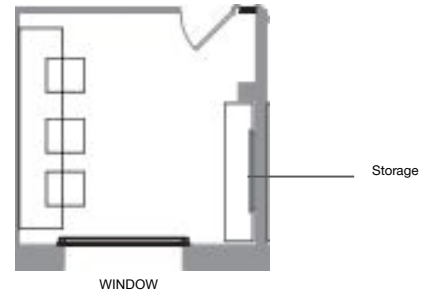

SOHO WORKS

3-PERSON

Natural light, floor to ceiling window overlooking Water St.
Lockable storage, Custom-built wooden desks, Ergonomic chairs
Ethernet connectivity

6-PERSON

Natural light, overlooking the DUMBO waterfront
Lockable storage, Custom-built wooden desks, Ergonomic chairs
Ethernet connectivity