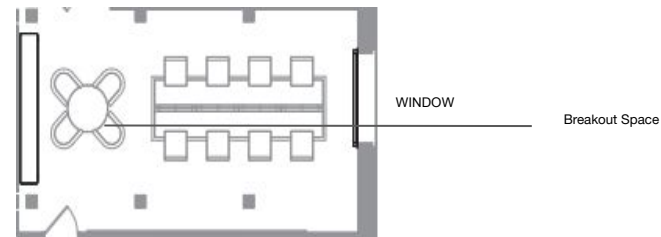

10-PERSON

Natural light, overlooking DUMBO waterfront
 Breakout space
 Lockable storage, Custom-built wooden desks, Ergonomic chairs
 Ethernet connectivity

20-PERSON

- Overlooking the DUMBO waterfront
- Lockable storage, Custom-built wooden desks, Ergonomic chairs
- Ethernet connectivity
- Pocket door between main spaces
- Breakout and reception areas