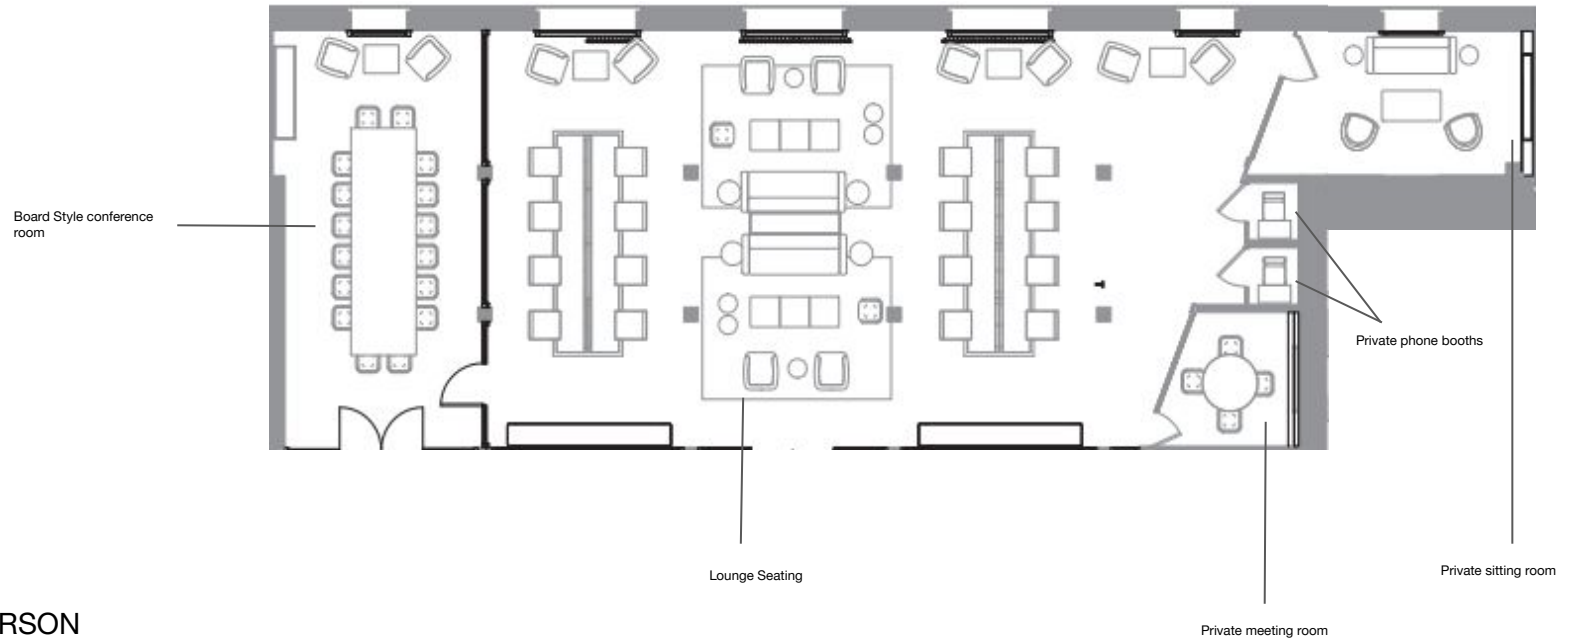

SOHO WORKS

3-PERSON

Natural light, floor to ceiling window overlooking Water St.
Lockable storage, Custom-built wooden desks, Ergonomic chairs
Ethernet connectivity

6-PERSON

Natural light, overlooking the DUMBO waterfront
Lockable storage, Custom-built wooden desks, Ergonomic chairs
Ethernet connectivity

6-PERSON PLUS

Natural light, floor to ceiling window overlooking Water St.
 Lockable storage, Custom-built wooden desks, Ergonomic chairs
 Ethernet connectivity, TV
 Breakout space

8-PERSON

Floor to ceiling window, overlooking the DUMBO waterfront
 Lockable storage, Custom-built wooden desks, Ergonomic chairs
 Ethernet connectivity

10-PERSON

Natural light, overlooking DUMBO waterfront
 Breakout space
 Lockable storage, Custom-built wooden desks, Ergonomic chairs
 Ethernet connectivity

20-PERSON

- Overlooking the DUMBO waterfront
- Lockable storage, Custom-built wooden desks, Ergonomic chairs
- Ethernet connectivity
- Pocket door between main spaces
- Breakout and reception areas

45- PERSON

Open layout, 55 Water's premiere office
Overlooking the East River
Lockable storage, Custom-built wooden desks, Ergonomic chairs
Ethernet connectivity, TV
Private breakout spaces and phone booths