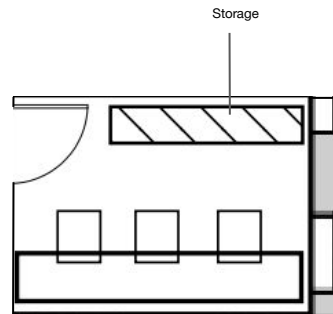

3-PERSON

Cozy and Quiet
Lockable drawer, Custom-built wooden desks, Ergonomic chairs
Ethernet connectivity