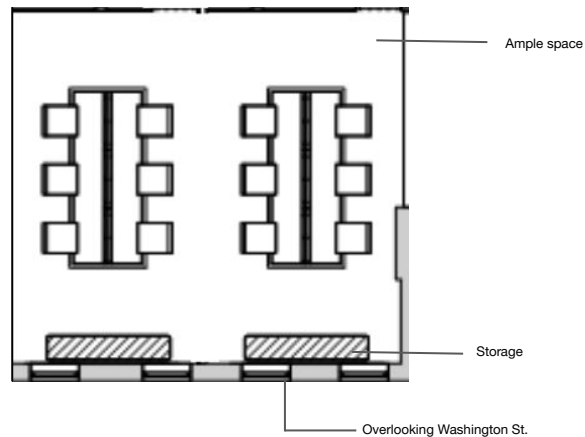

12-PERSON

Corner Office, Overlooking Washington St.
Lockable drawer, Custom-built wooden desks, Ergonomic chairs
Ethernet connectivity