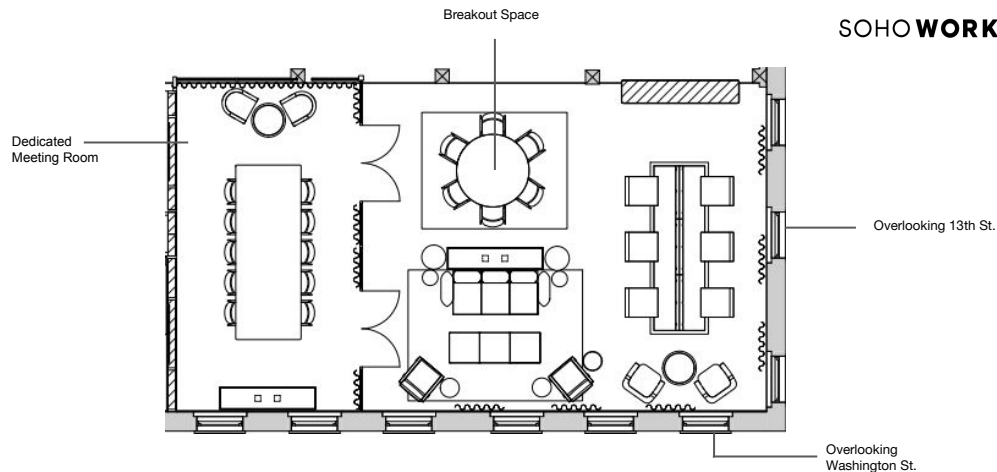

### 12-PERSON

Corner Office, Overlooking Washington St.  
Lockable drawer, Custom-built wooden desks, Ergonomic chairs  
Ethernet connectivity

### 15-PERSON

Natural light, overlooking 14th St.

Breakout Space

Lockable drawer, Custom-built wooden desks, Ergonomic chairs  
Ethernet connectivity