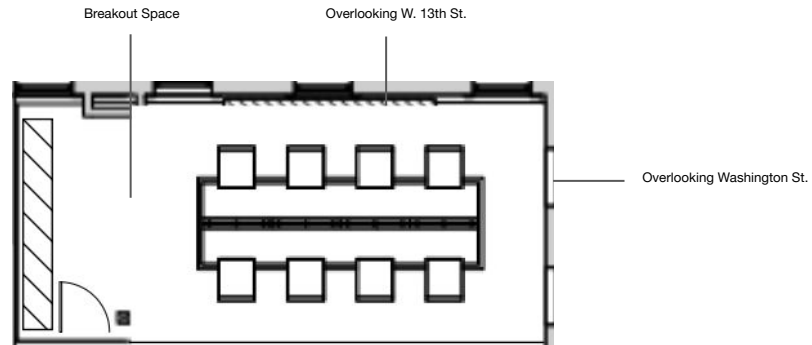

8-PERSON

Natural light, overlooking Washington St.
Lockable storage, Custom-built wooden desks, Ergonomic chairs
Ethernet connectivity