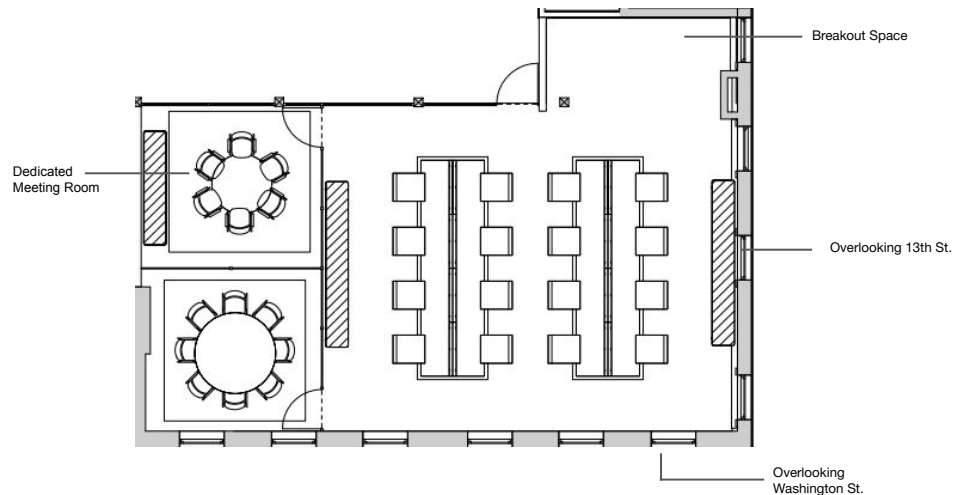

### 12-PERSON

Corner Office, Overlooking Washington St.  
Lockable drawer, Custom-built wooden desks, Ergonomic chairs  
Ethernet connectivity

### 15-PERSON

Natural light, overlooking 14th St.

Breakout Space

Lockable drawer, Custom-built wooden desks, Ergonomic chairs  
Ethernet connectivity

### 25-PERSON

Corner office, overlooking the Washington St

Breakout space

Private meeting space

Lockable drawer, Custom-built wooden desks, Ergonomic chairs  
Ethernet connectivity

SOHO **WORKS**