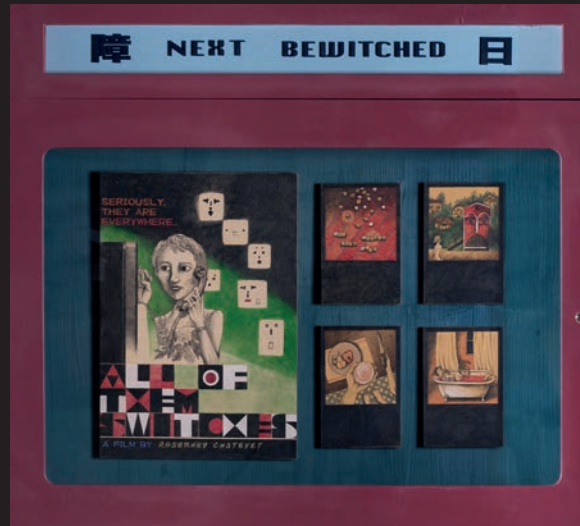

2

3

4

5

6

7

Floor 25
Pink Room

Artists
1-2. Ho Sin Tung
3. Hector Rodriguez
4. Ho Sin Tung

1

2

3

4

Floor 26
Lift Lobby

Artists

1. Kingsley Ng
2. Ko Sin Tung
3. Man Mei To

1