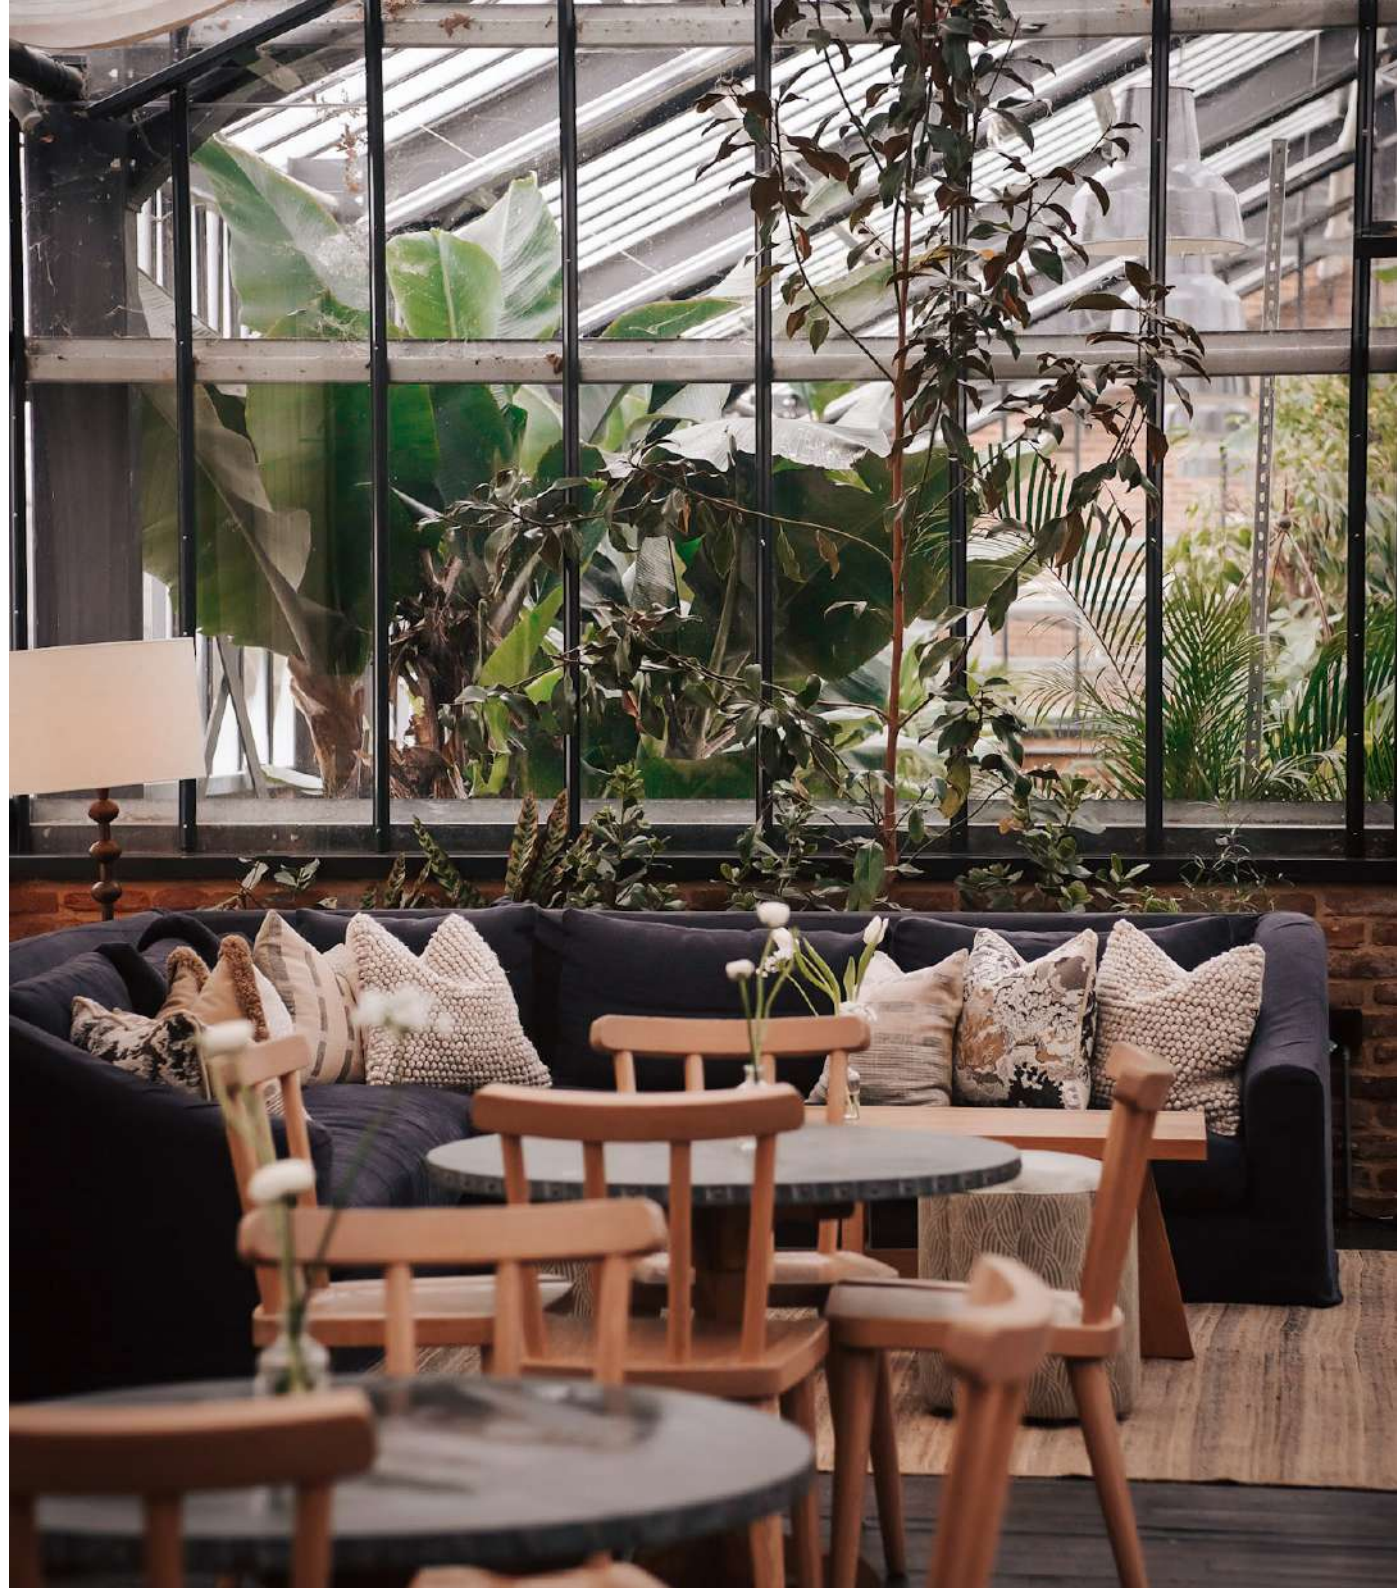

SOHO FARMHOUSE
Private events

Great Tew, Chipping Norton, Oxfordshire OX7 4JS, United Kingdom

T: +44 (0)1608 691000

E: privateevents.farmhouse@sohohouse.com

Welcome

Located in the Oxfordshire countryside, surrounded by 100 acres of idyllic scenery, Soho Farmhouse is home to a number of private event spaces, which are suited to everything from parties and gatherings to dinners and cocktail receptions.

BARWELL BARN

Situated in the heart of the farm with a heated pergola and lawn, this barn-style space can host all types of events, from team meetings by the fire to large parties.

Members only

SET-UP	Standing	Seated
CAPACITY	120	90

THE GLASSHOUSE

Next to the Walled Garden, you'll find the Glasshouse, a steel and glass structure that features a pergola and firepit. Host a private dinner, meeting or reception inside the space and make the most of the fully equipped bar.

	Members only	
SET-UP	Standing	Seated
CAPACITY	80	60

THE FARMHOUSE

Built in 1774 and sleeping up to 14 people, take over the restored farmhouse and invite your guests to a private dinner in the dining room, followed by a relaxed drinks reception in the living room.