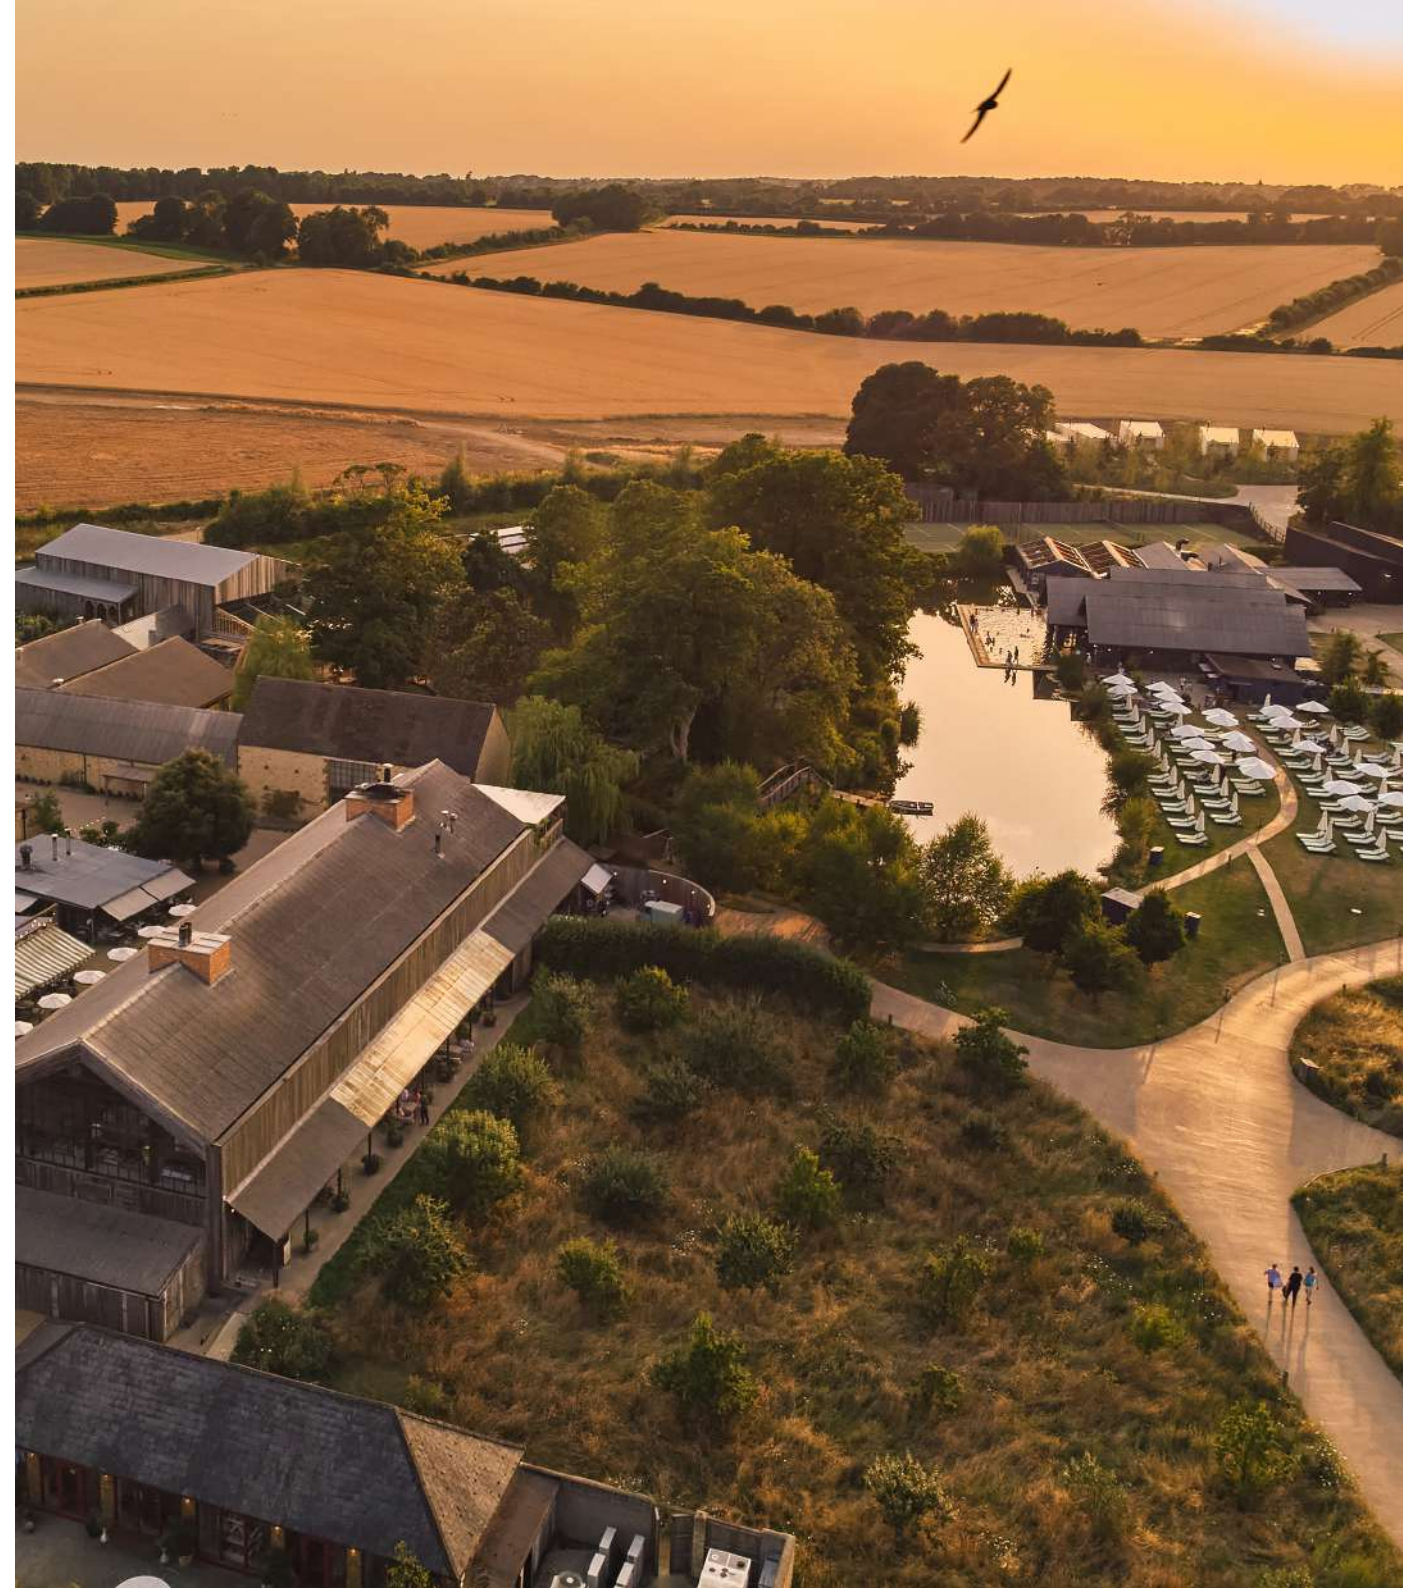

SOHO FARMHOUSE
Private events

Great Tew, Chipping Norton, Oxfordshire OX7 4JS, United Kingdom

T: +44 (0)1608 691000

E: privateevents.farmhouse@sohohouse.com

Welcome

Located in the Oxfordshire countryside, surrounded by 100 acres of idyllic scenery, Soho Farmhouse is home to a number of private event spaces, which are suited to everything from parties and gatherings to dinners and cocktail receptions.

BARWELL BARN

Situated in the heart of the farm with a heated pergola and lawn, this barn-style space can host all types of events, from team meetings by the fire to large parties.

Members only

SET-UP	Standing	Seated
CAPACITY	120	90

THE GLASSHOUSE

Next to the Walled Garden, you'll find the Glasshouse, a steel and glass structure that features a pergola and firepit. Host a private dinner, meeting or reception inside the space and make the most of the fully equipped bar.